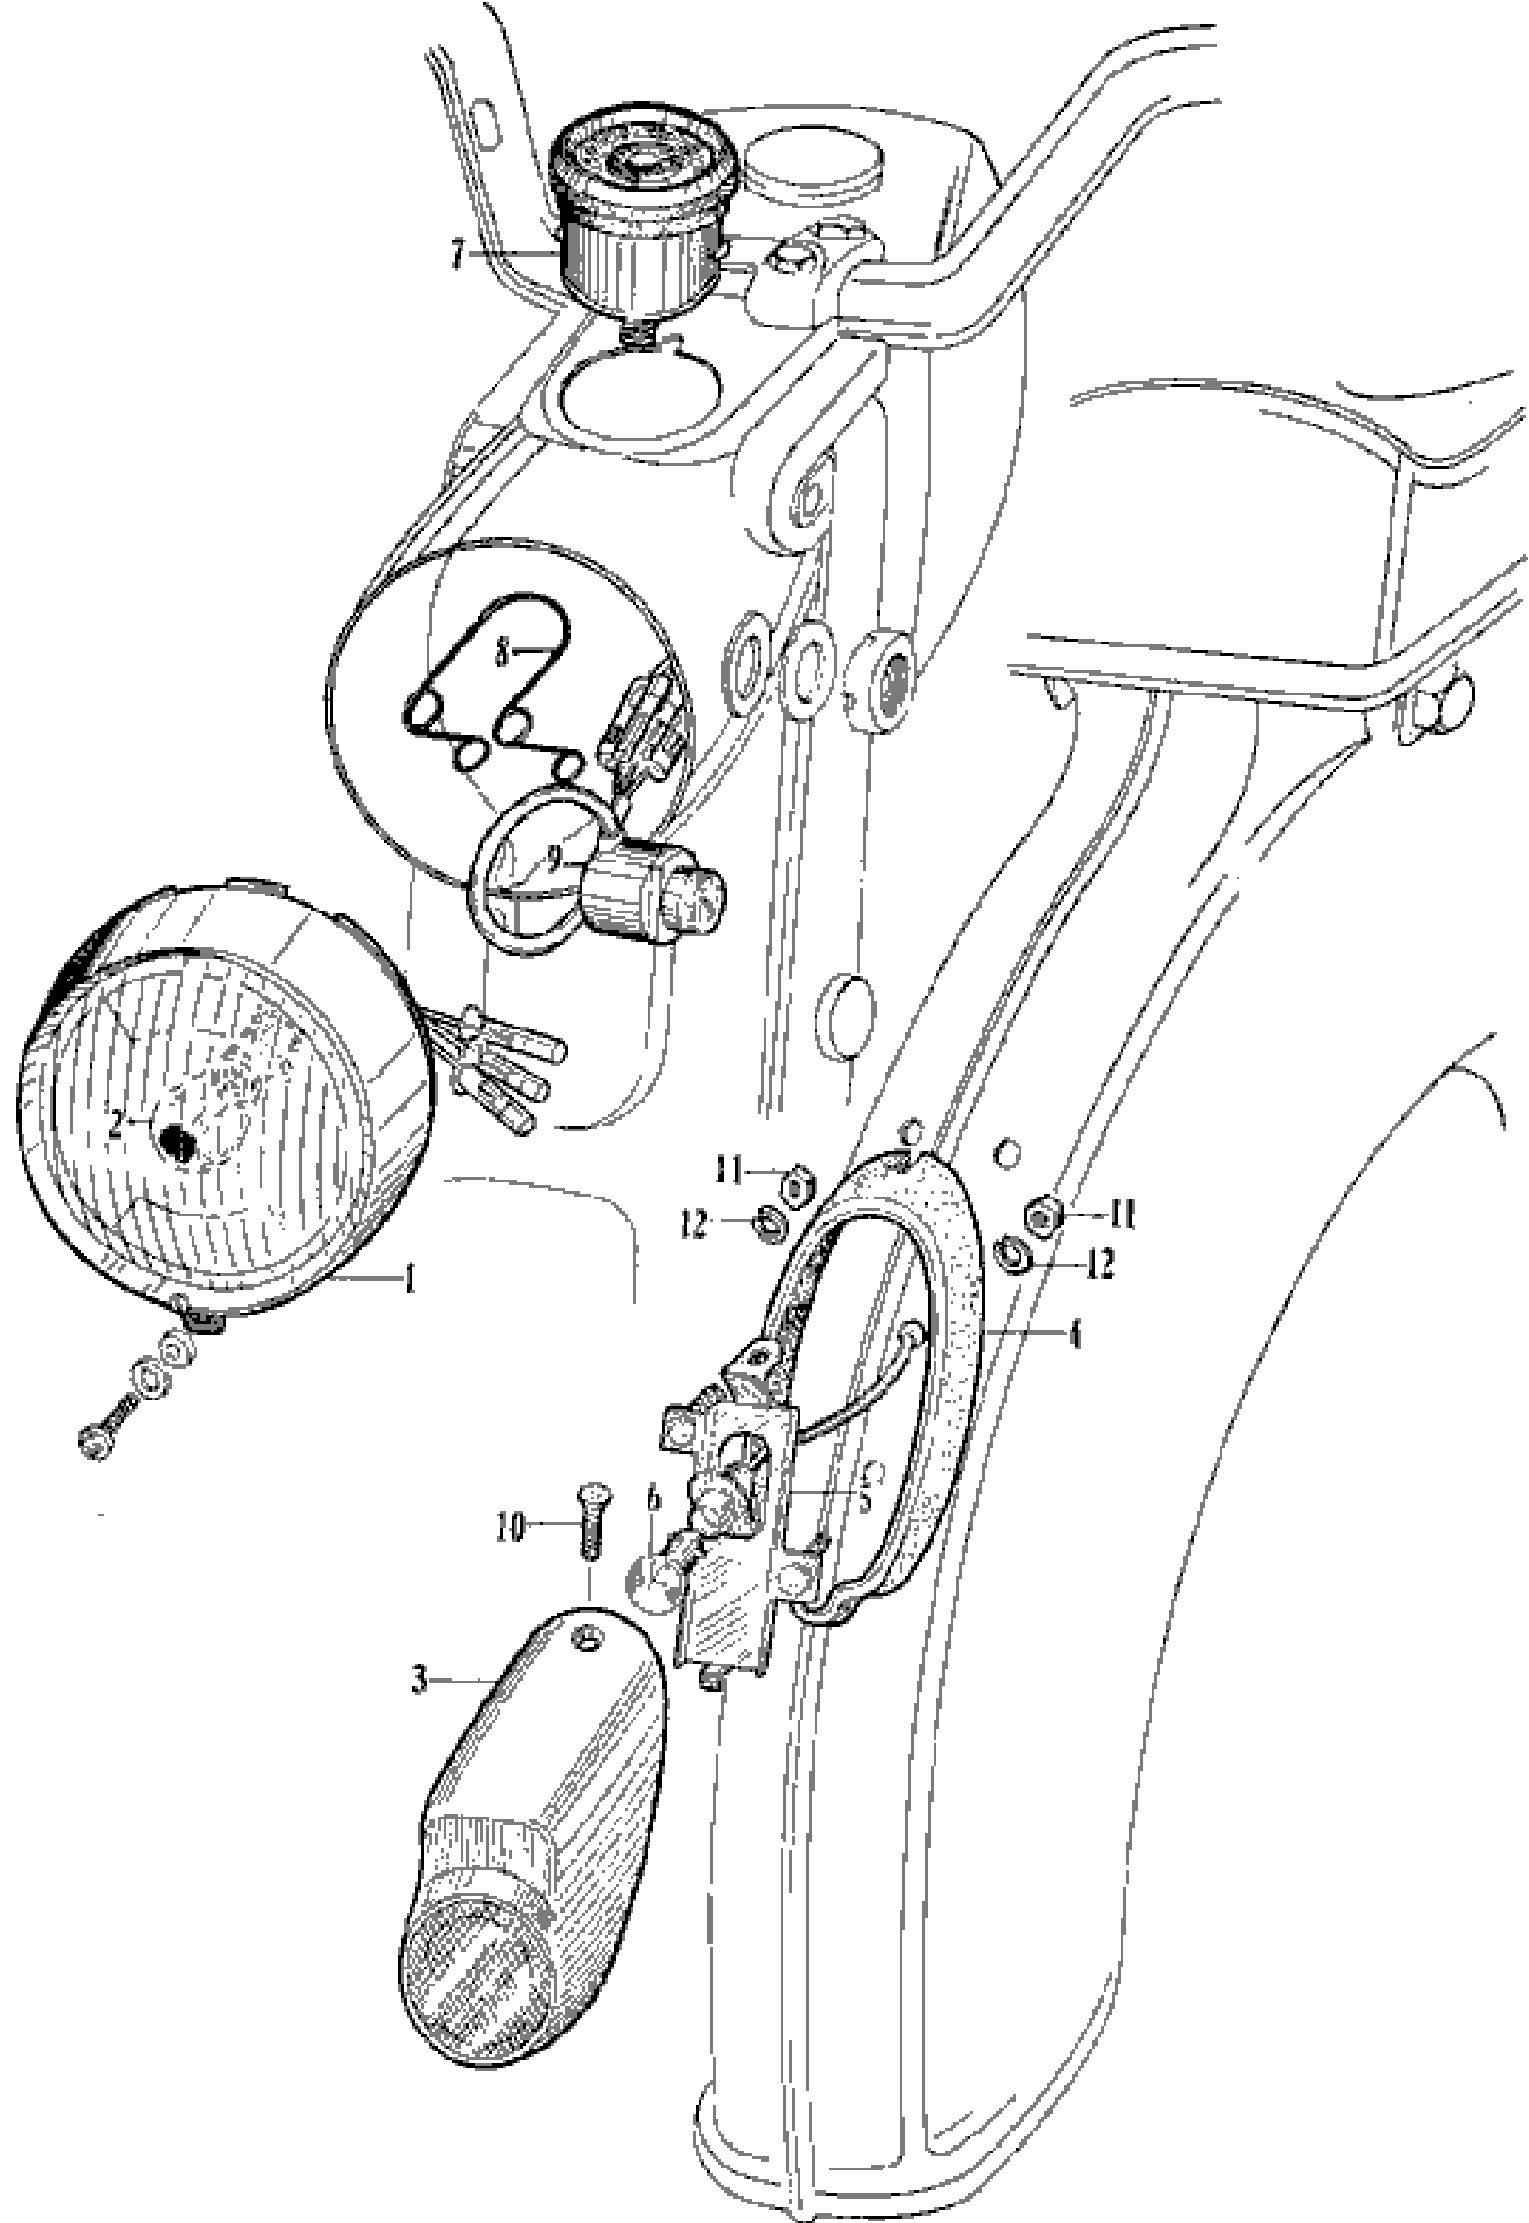

Head Light - Tail Light

HONDA

No. Ref.	Old No.	New No.	Description	Reqd No
1	C3104811	33100-027-000	Head Light ass'y	1
2	CY1004811.1A	34901-001-811	Bulb, head light	1
3	C3104812.1	33705-027-000	Lens, tail light	1
4	C3104812.2	33704-027-000	Packing	1
5	C3104812.3	33701-027-000	Socket ass'y, tail light	1
6	C3104812.4	33906-027-000	Bulb, tail light	1
7	C3114826	37200-049-610	Speedometer ass'y	1
8			Spring, speedometer set	1
9	C3104836	35100-027-000	Switch ass'y, combination	1
10	C3107729	90132-027-000	Screw, setting, tail Light Lens	2
11	NH6	94001-06000	Hex. nut, 6 mm	2
12	WL6	94111-06000	Spring washer, 6 m	2