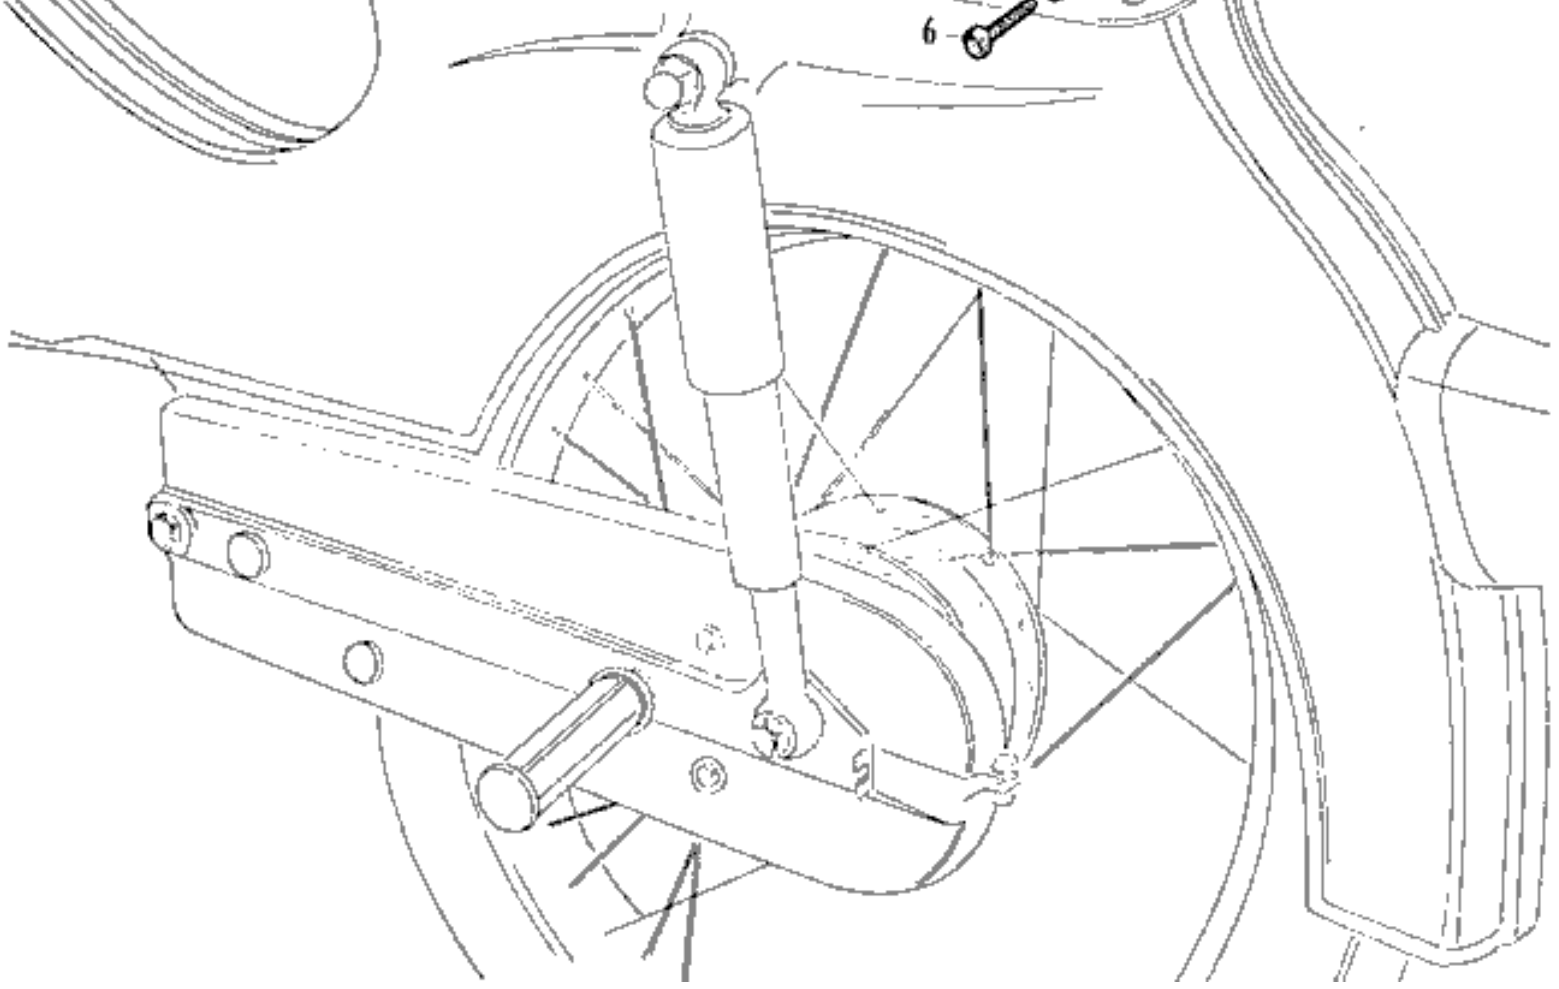

# Seat

**IDA**

No. ref.	Old No.	New No.	Description	Reqd. No.
1	C3114926	37200-049-610	Seat, tandem .....	1
2	C3104927	77124-027-000	Bracket, seat support .....	1
3	C3104929	77130-027-000	Bracket, seat hinge .....	1
4	C3104930	77101-027-000	Collar, seat hinge .....	2
5	BH612	92000-06012	Hex. bolt, 6×12 .....	4
6	BH616	92000-06016	Hex. bolt, 6×16 .....	2
7	NH6	94001-06000	Hex. nut, 6 mm .....	2
8	WP6	94101-06000	Flat washer, 6 mm .....	2