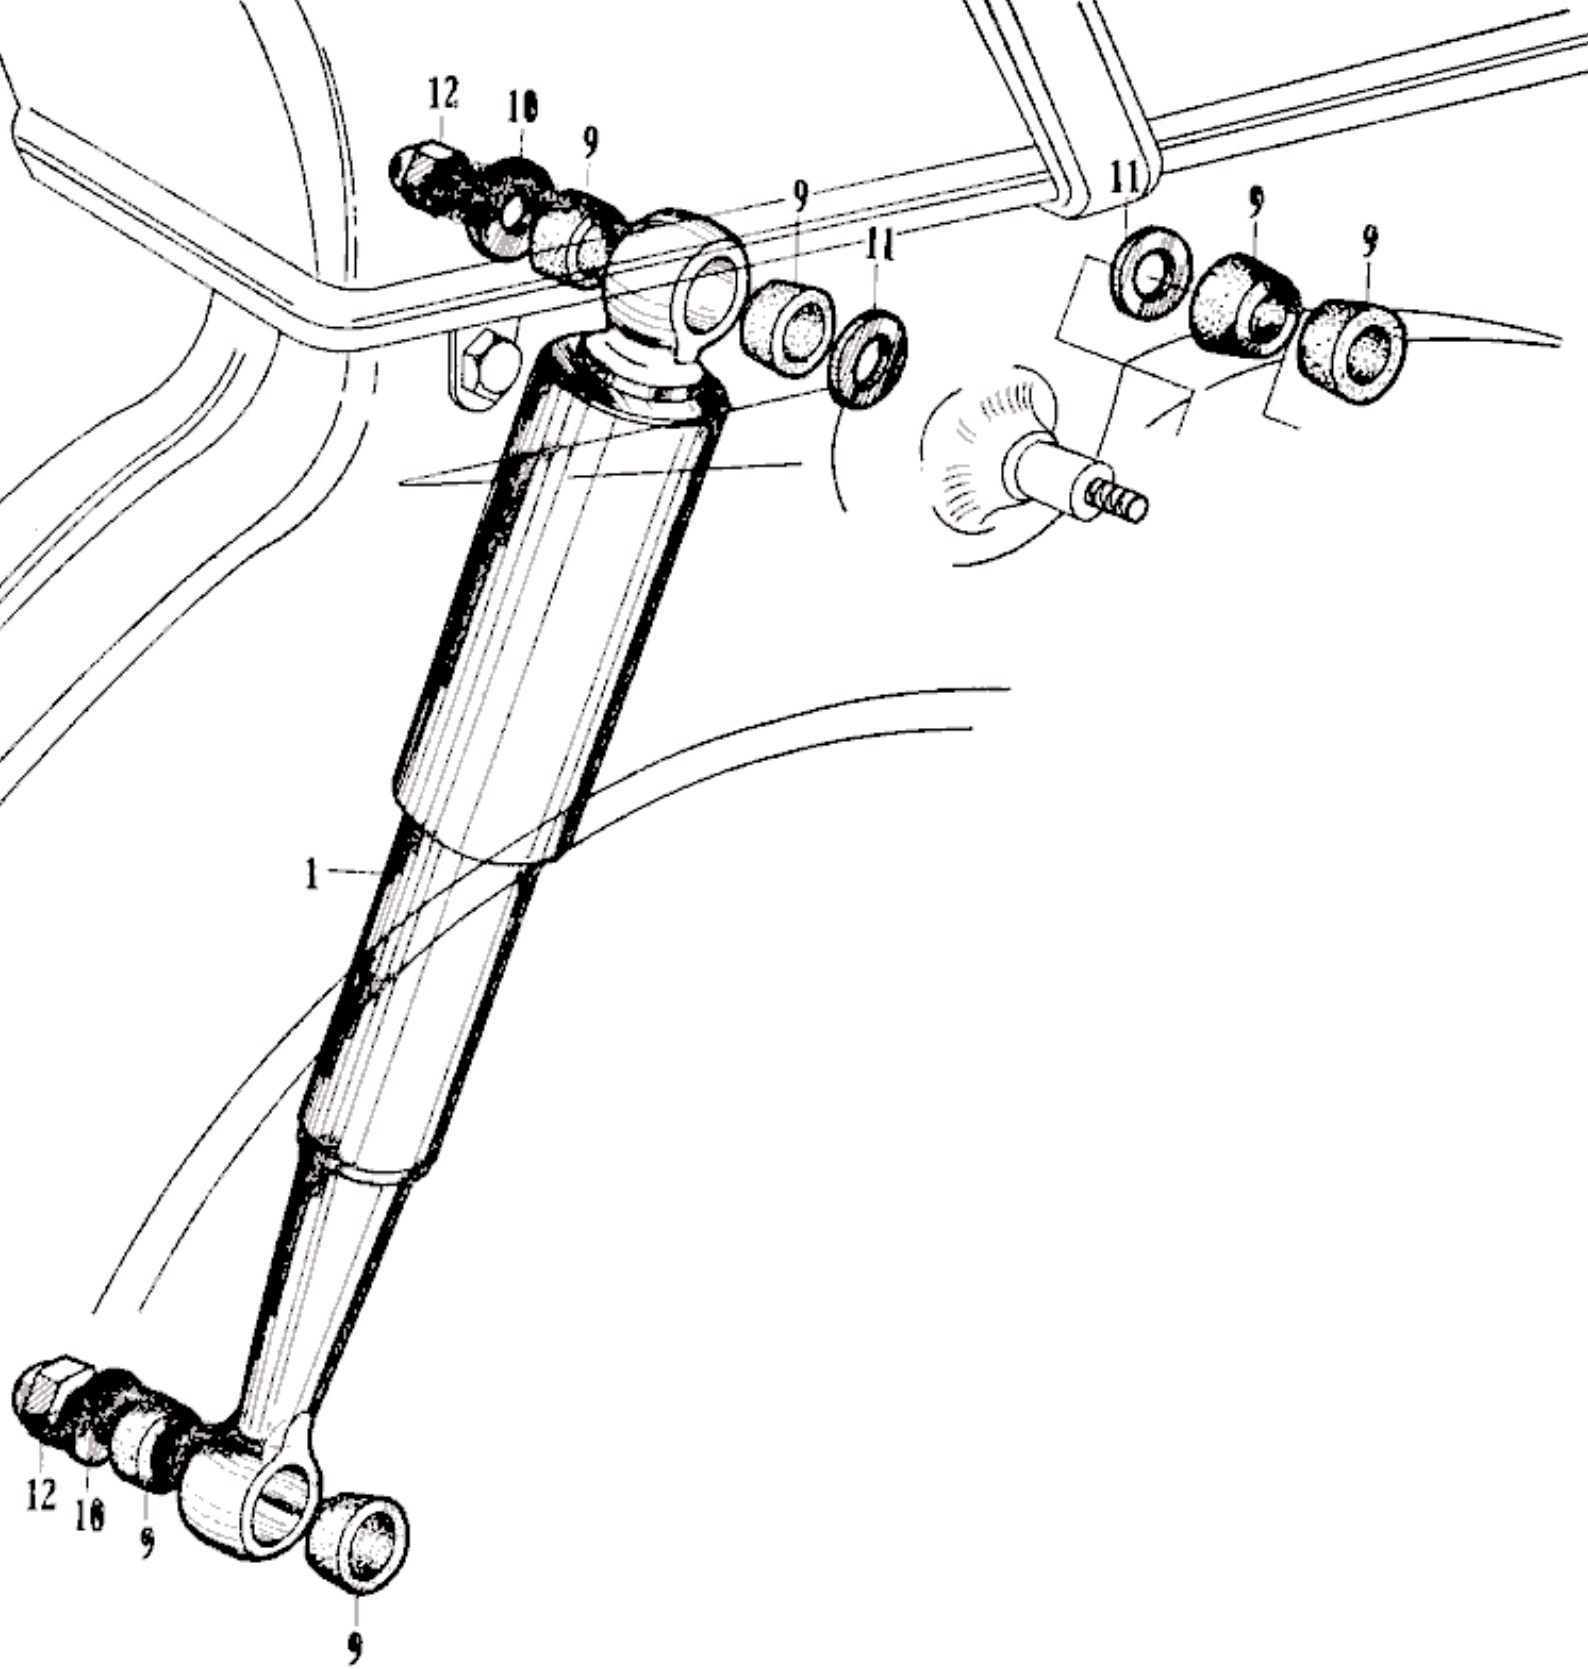

Rear Cushion

INDA

No. Ref.	Old No.	New No.	Description	Reqd No.
1	C3116116	52400-049-000	*Cushion ass'y, rear	2
9	C3106121	52144-027-000	Bush, rear cushion	8
10	C2407868	90521-023-000	Washer, 8.5 mm	4
11	C2407869	90528-023-000	Washer, 12.5×20	2
12	NC8Cr	94021-08020	Blind nut, 8 mm	4