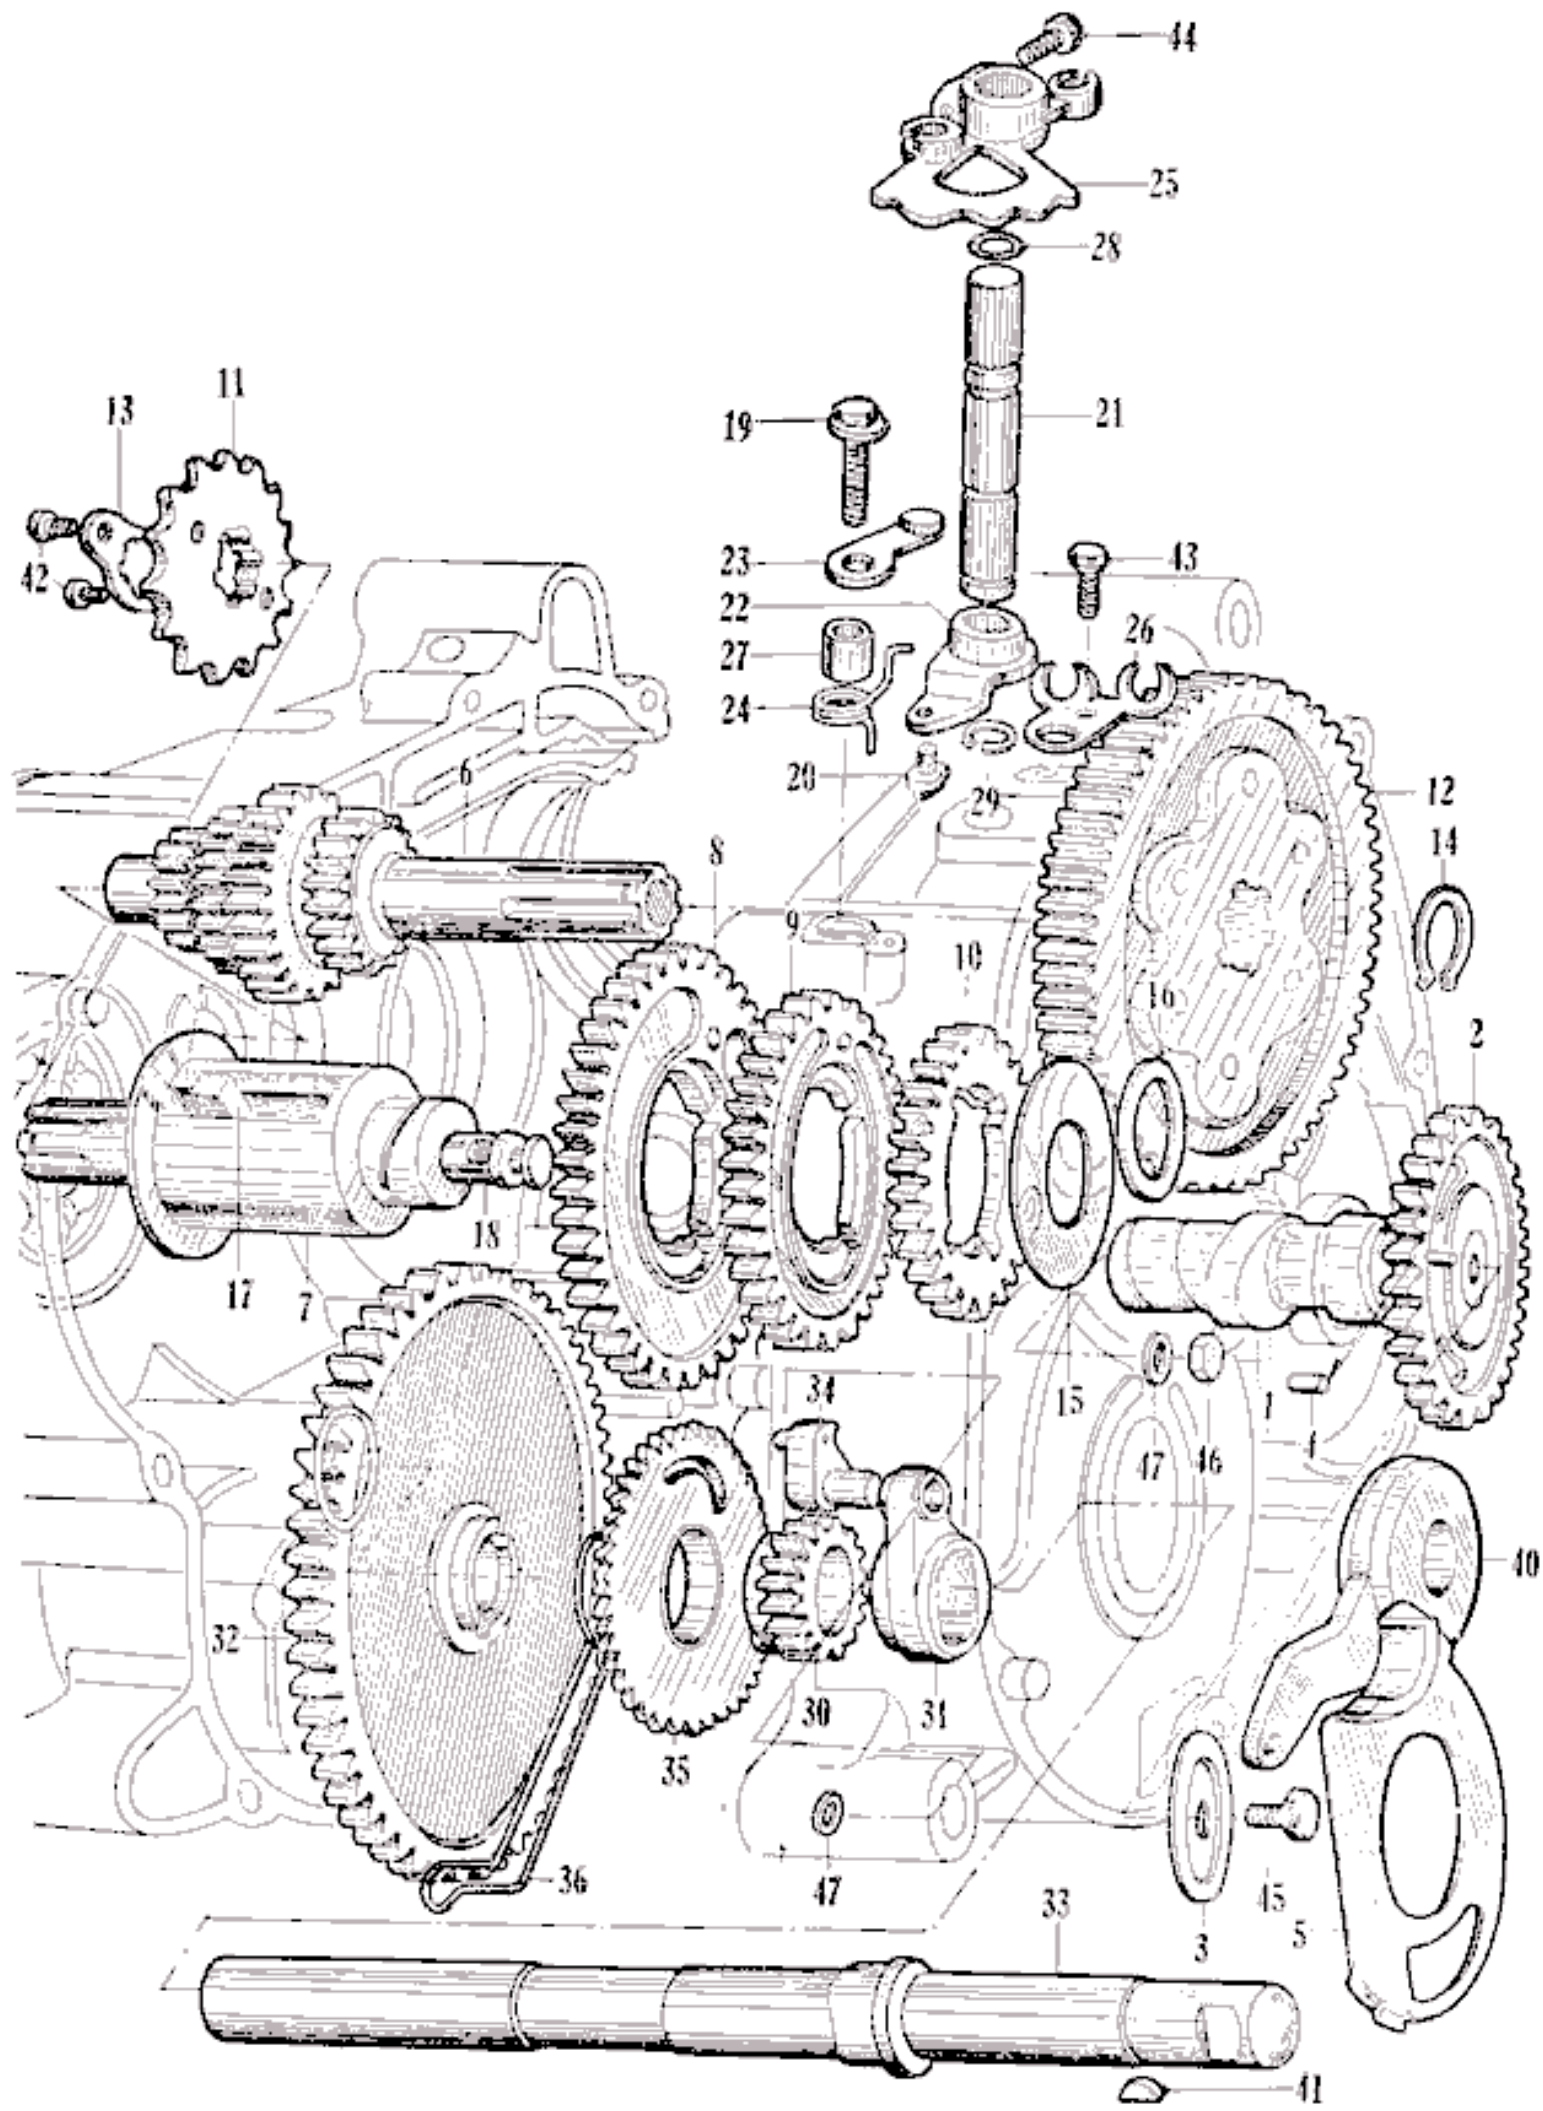

Transmission - Change

HONDA

No. Ref.	Old No.	New No.	Description	Reqs No.
35	C3102509	28825-027-000	Plate comp., pawl cam	1
36	C3102510	28871-027-000	Spring, friction	1
40	C3104262	46550-027-000	Lever comp., brake	1
41	C3104262.1	46551-027-000	Woodruff key, 5×5	1
42	BH608	92000-06008	Hex. bolt, 6×8	2
43	BH612	92000-06012	Hex. bolt, 6×12	1
44	BH617	92000-06017	Hex. bolt, 6×17	1
45	BH815	92000-08015	Hex. bolt, 8×15	1
46	NF16	94001-06000	Hex. nut, 6 mm	1
47	WP6	94101-06000	Flat washer, 6 mm	2