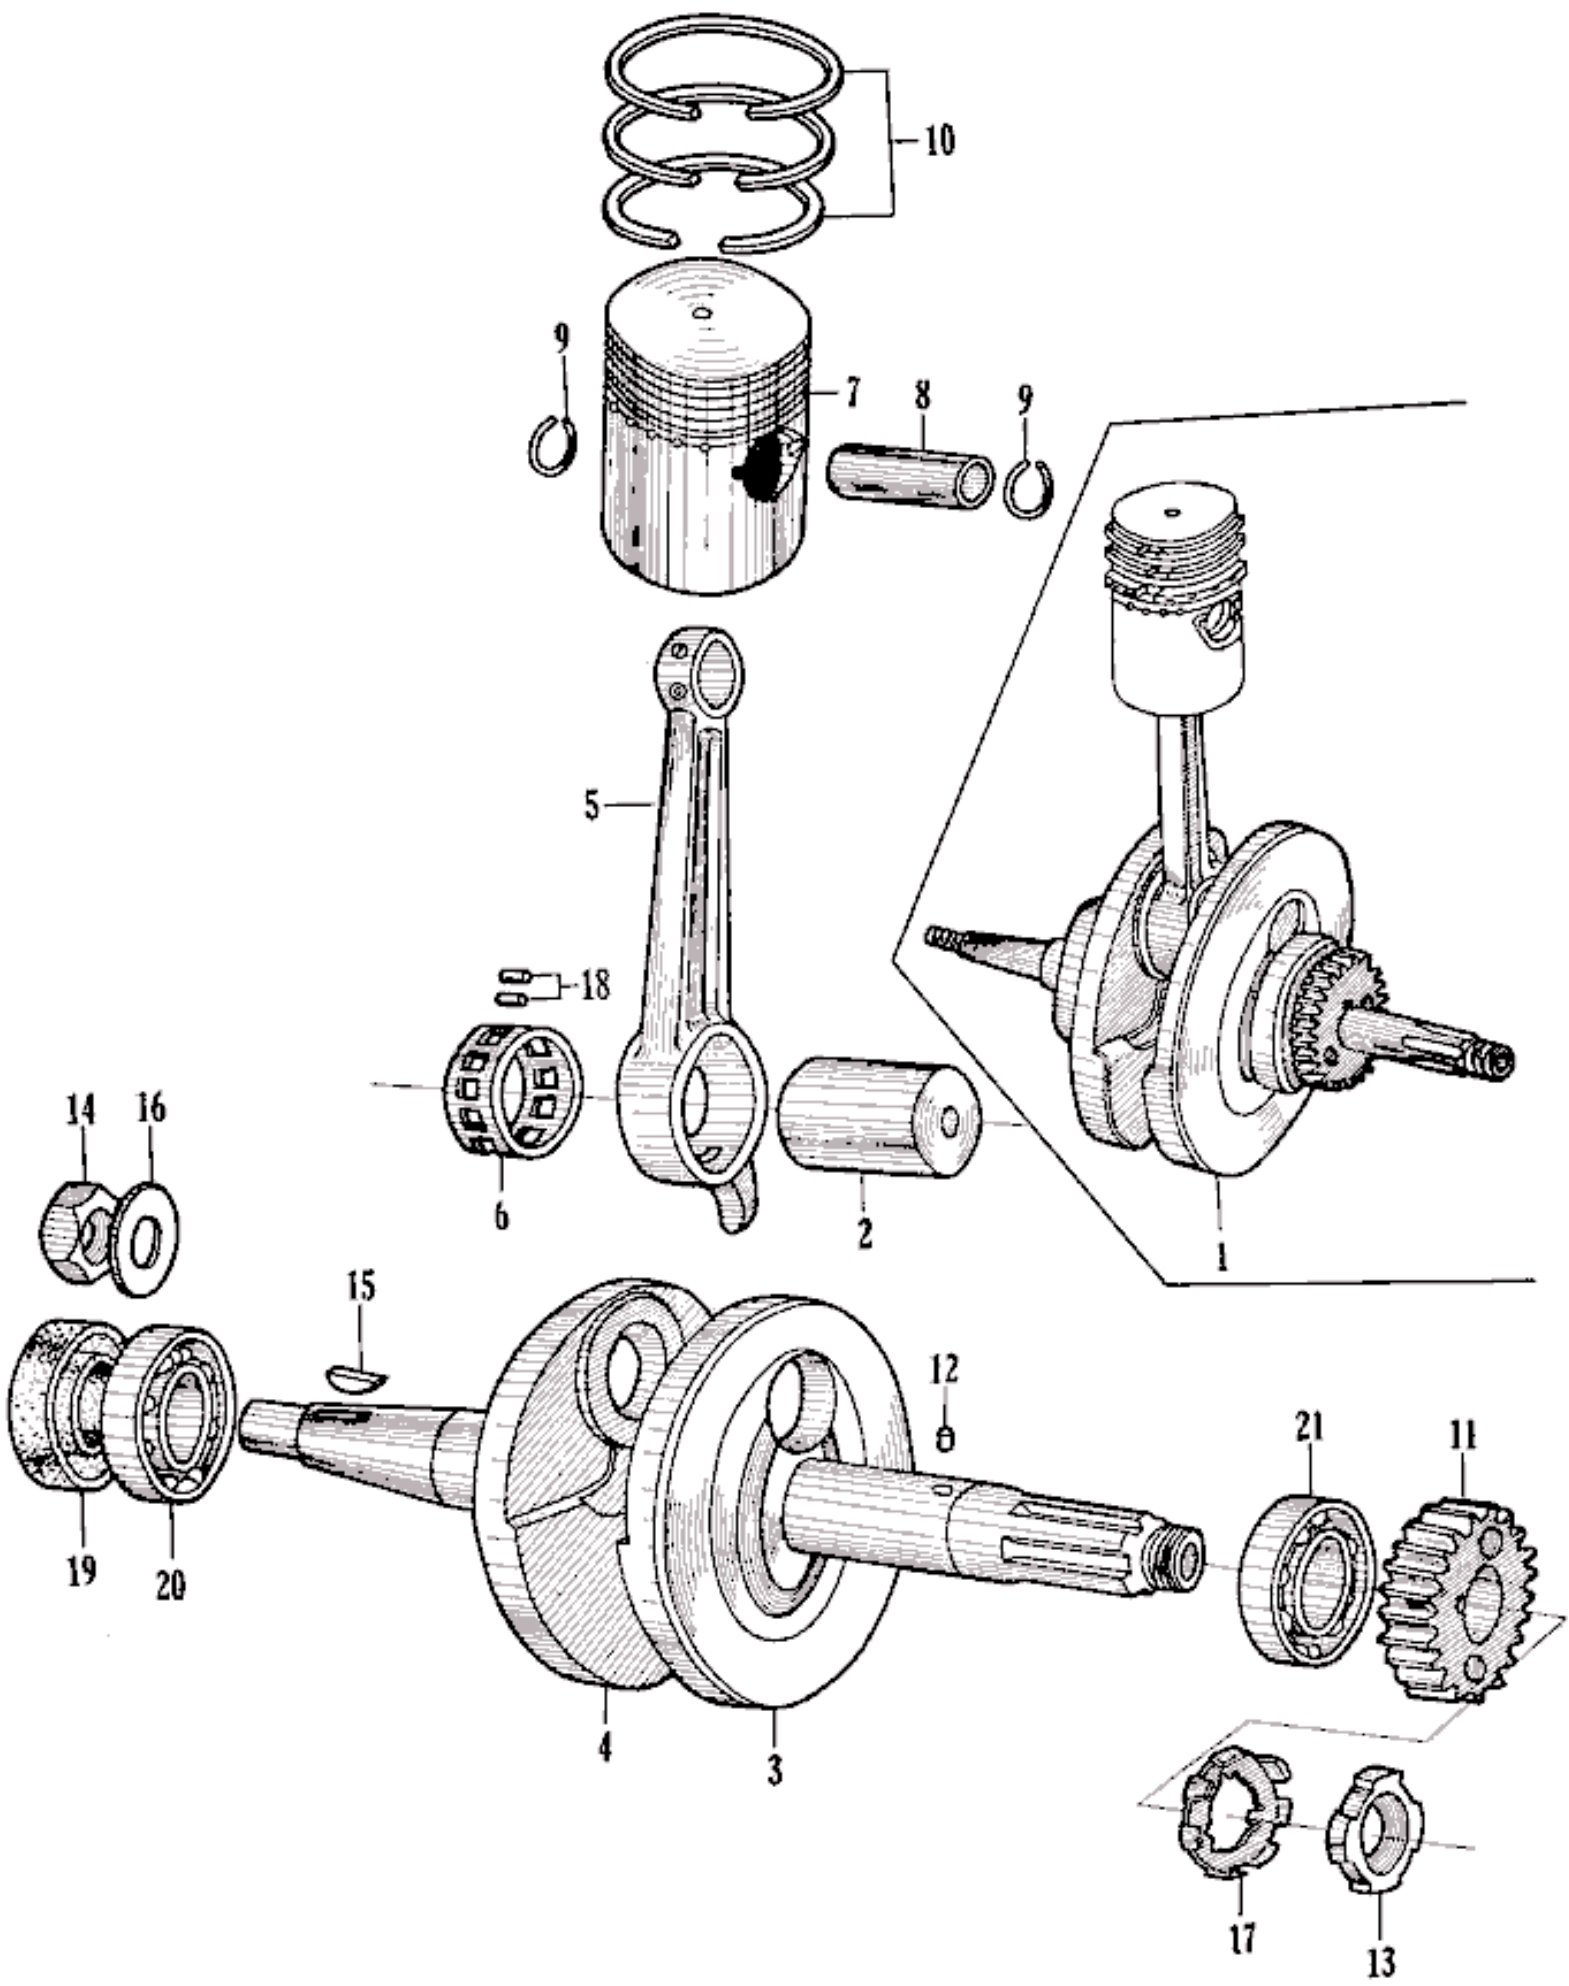

Crankshaft - Piston

NDA

No. Ref.	Old No.	New No.	Description	Reqd. No.
1	CY3101300	13000-027-810	Crankshaft comp.	1
2	C2401301	13381-023-000	Pin, crank	1
3	C3101302	13311-027-000	R. Crankshaft	1
4	C3101303	13321-027-810	L. Crankshaft	1
5	C1001316D	13201-001-040	Connecting rod	1
6	C1001332B	13211-001-020	Roller retainer, connecting rod	1
7	C2401361	13101-023-000	Piston	1
	C2401361S1	13102-023-000	Piston (0.25)	1
	C2401361S2	13103-023-000	Piston (0.50)	1
	C2401361S3	13104-023-000	Piston (0.75)	1
	C2401361S4	13105-023-000	Piston (1.00)	1
8	C1001362A	13111-001-010	Pin, piston	1
9	C1001363	13115-001-000	Clip, piston pin	2
10	C1001364A	13010-001-010	Piston ring set	1
	C1001364AS1	13020-001-010	Piston ring set (0.25)	1
	C1001364AS2	13030-001-000	Piston ring set (0.50)	1
	C1001364AS3	13040-001-000	Piston ring set (0.75)	1
	C1001364AS4	13050-001-000	Piston ring set (1.00)	1
11	C1021401	14311-023-000	Timing gear	1
12	C1001409B	90179-001-020	Knock pin, timing gear	1
13	C1002780	90231-001-000	Lock nut, 14 mm	1
14	C2402784	90231-023-000	Lock nut, 10 mm	1
15	C1002811	90741-001-000	Woodruff key, 3×5	1
16	C1002866	90426-001-000	Washer, magnete fixing	1
17	C1002872	90431-001-000	Lock washer, 14 mm	1
18	C1002921C	91101-001-030	Roller, 2.5×10	20
19	C3102942	91202-027-005	Oil seal, 20327	1
20	GB6204	96100-62040	Ball bearing, 6204	1
21	GB6304	96100-63040	Ball bearing, 6304	1