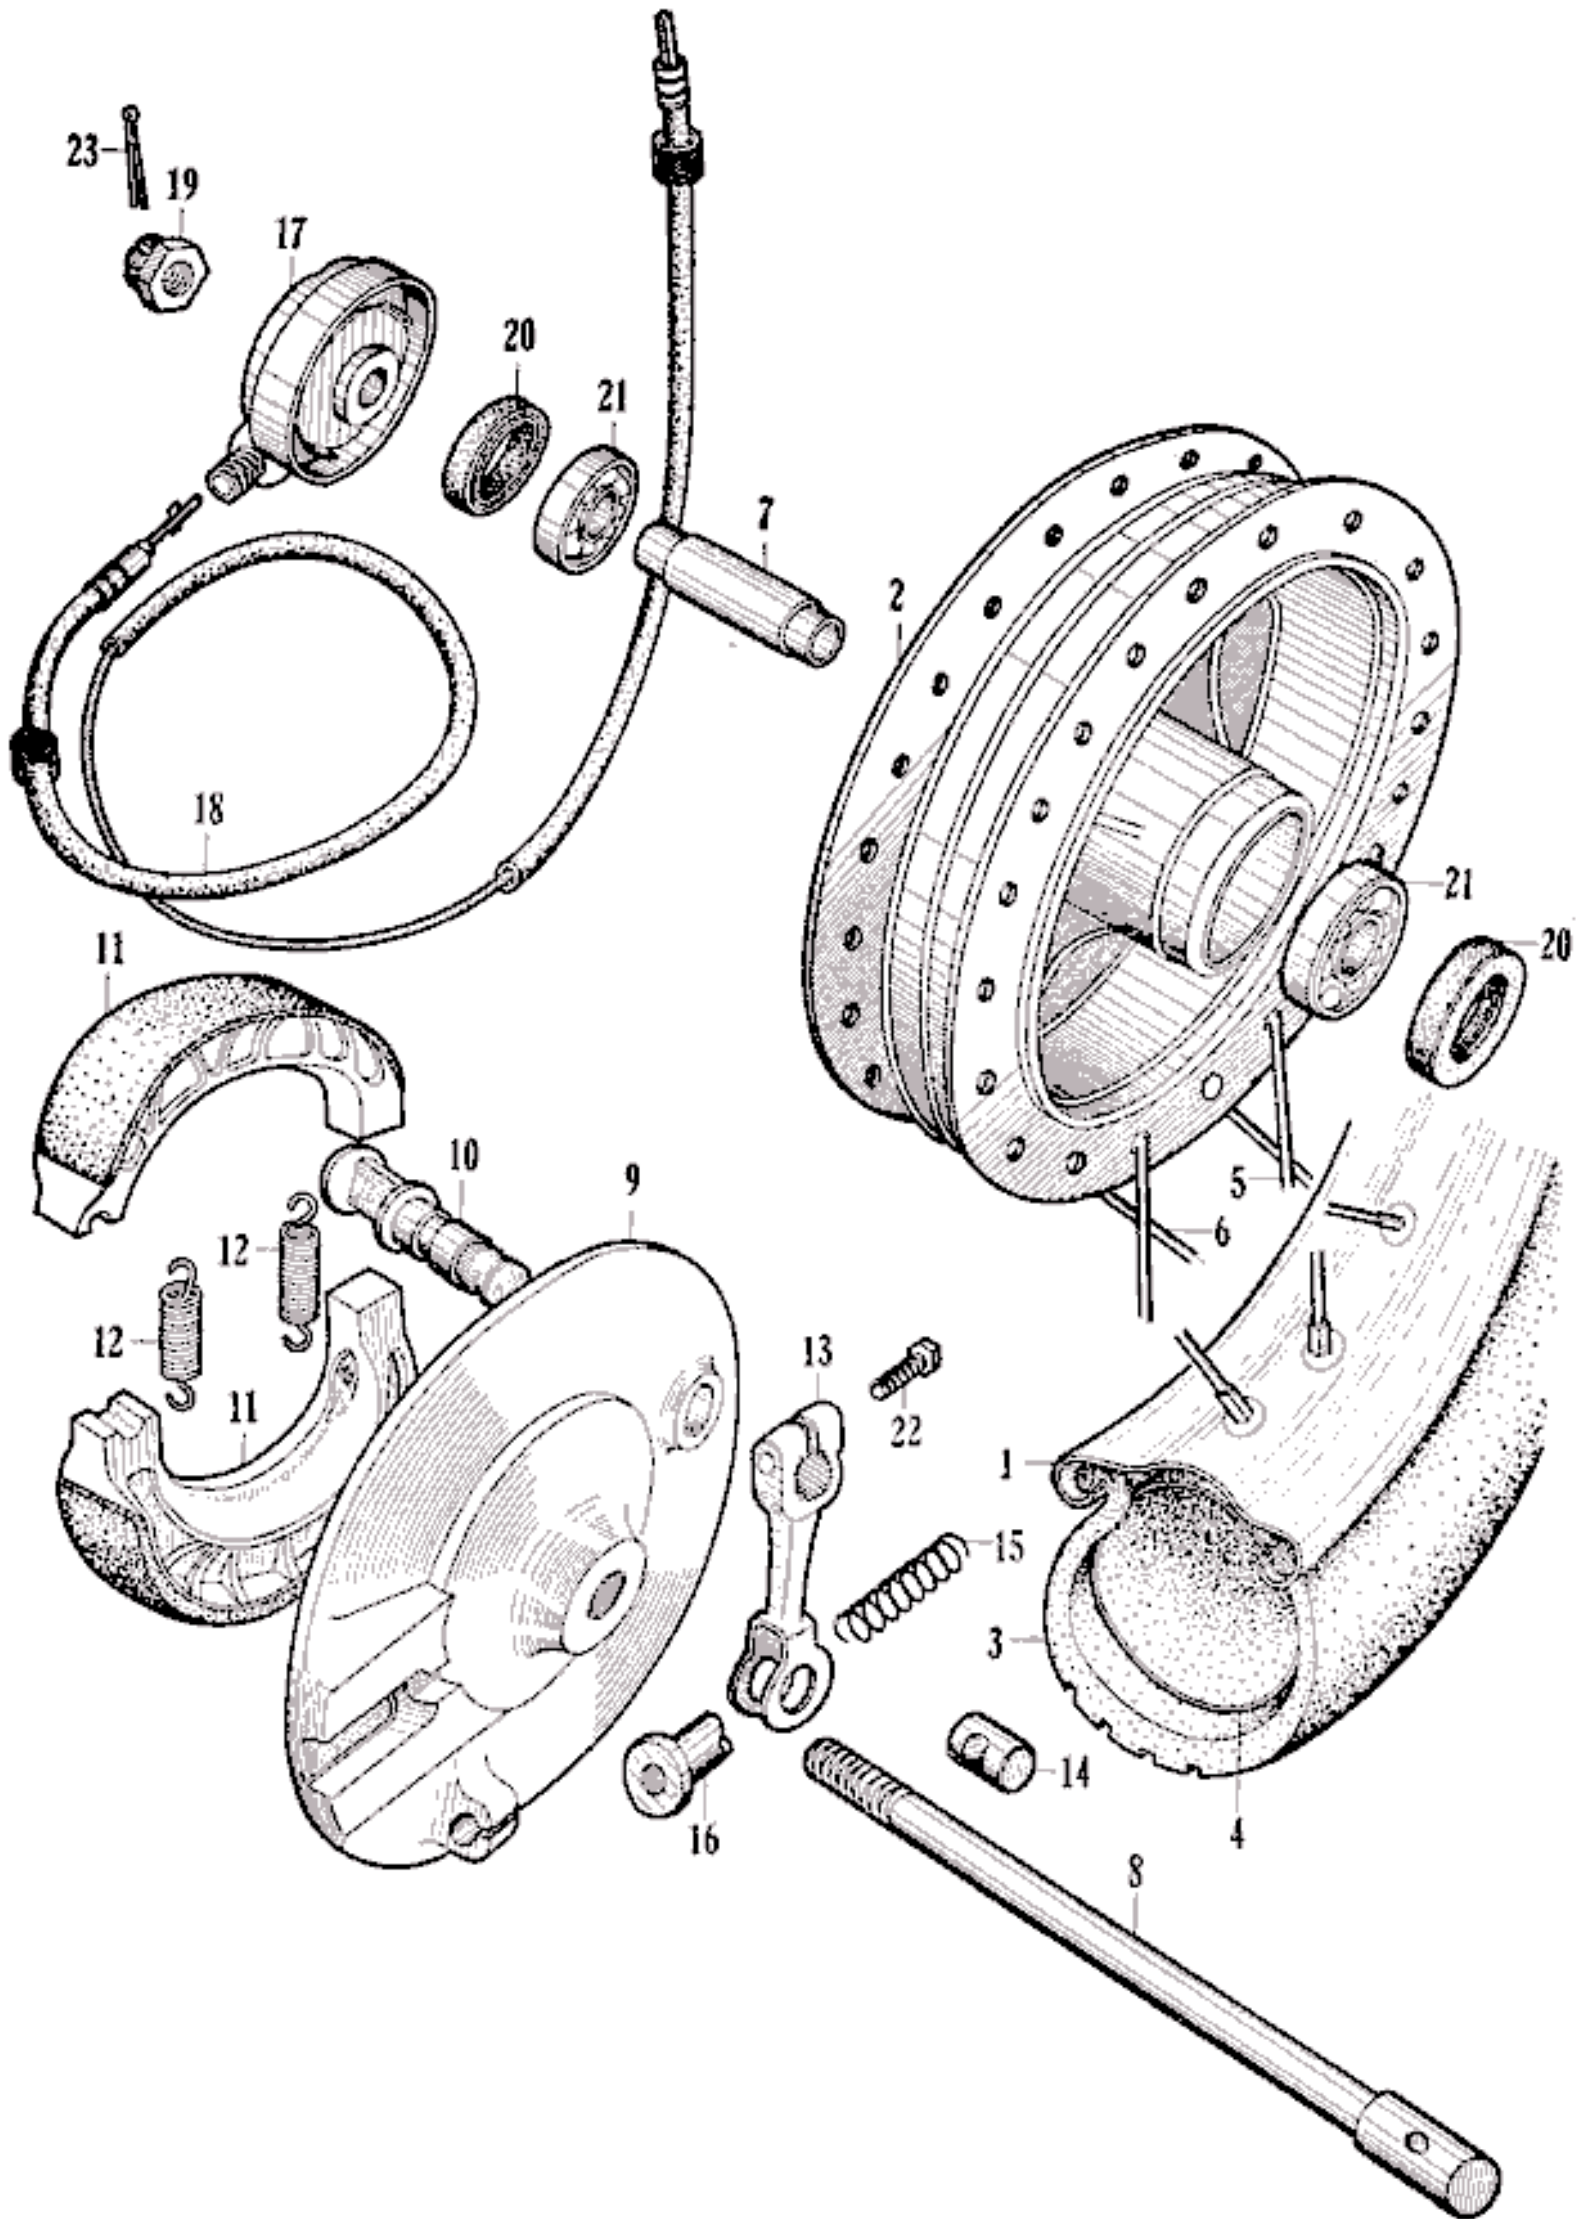

Front Wheel

HONDA

No. Ref.	Old No.	New No.	Description	Req No
1	C3105401.1	44701-027-000	Rim, wheel	1
2	C3105401.3	44601-027-000	Hub, front wheel	1
3	C3105401.6	44711-027-000	Tire, wheel	1
4	C3105401.7	44712-027-000	Tube, wheel	1
5	C310501.8	97137-212-161	Spoke A, front	18
6	C3105401.9	97351-212-161	Spoke B, front	18
7	C1005407A	44620-001-010	Collar, distance, front axle	1
8	C3105426	44301-027-000	Axle, front wheel	1
9	C3105501	45100-027-000	Panel, front brake	1
10	C3105502	45131-027-000	Cam, front brake	1
11	C1005504A	45120-001-010	Shoe comp., brake	2
12	C1005506A	45133-001-010	Spring, brake shoe	2
13	C3105508	45410-027-000	Arm, front brake	1
14	C1005526	45461-001-000	Joint, front brake arm	1
15	C1005527	45437-001-000	Spring, front brake arm	1
16	C1005528	45462-001-000	Nut, adj. front brake	1
17	C3106441B	44800-027-020	Gear box comp., speedometer	1
18	C3106442B	44830-027-020	Cable Comp., speedometer	1
19	C3107780	90357-027-000	Castle nut, 10 mm	1
20	C3107942A	91252-027-010	Oil seal, 22357	1
21	GB6202	96100-62020	Ball bearing, 6202	2
22	BH618	92000-06018	Hex. bolt, 6×18	1
23	PC2022	94201-20220	Cotter pin, 2.0×22	1