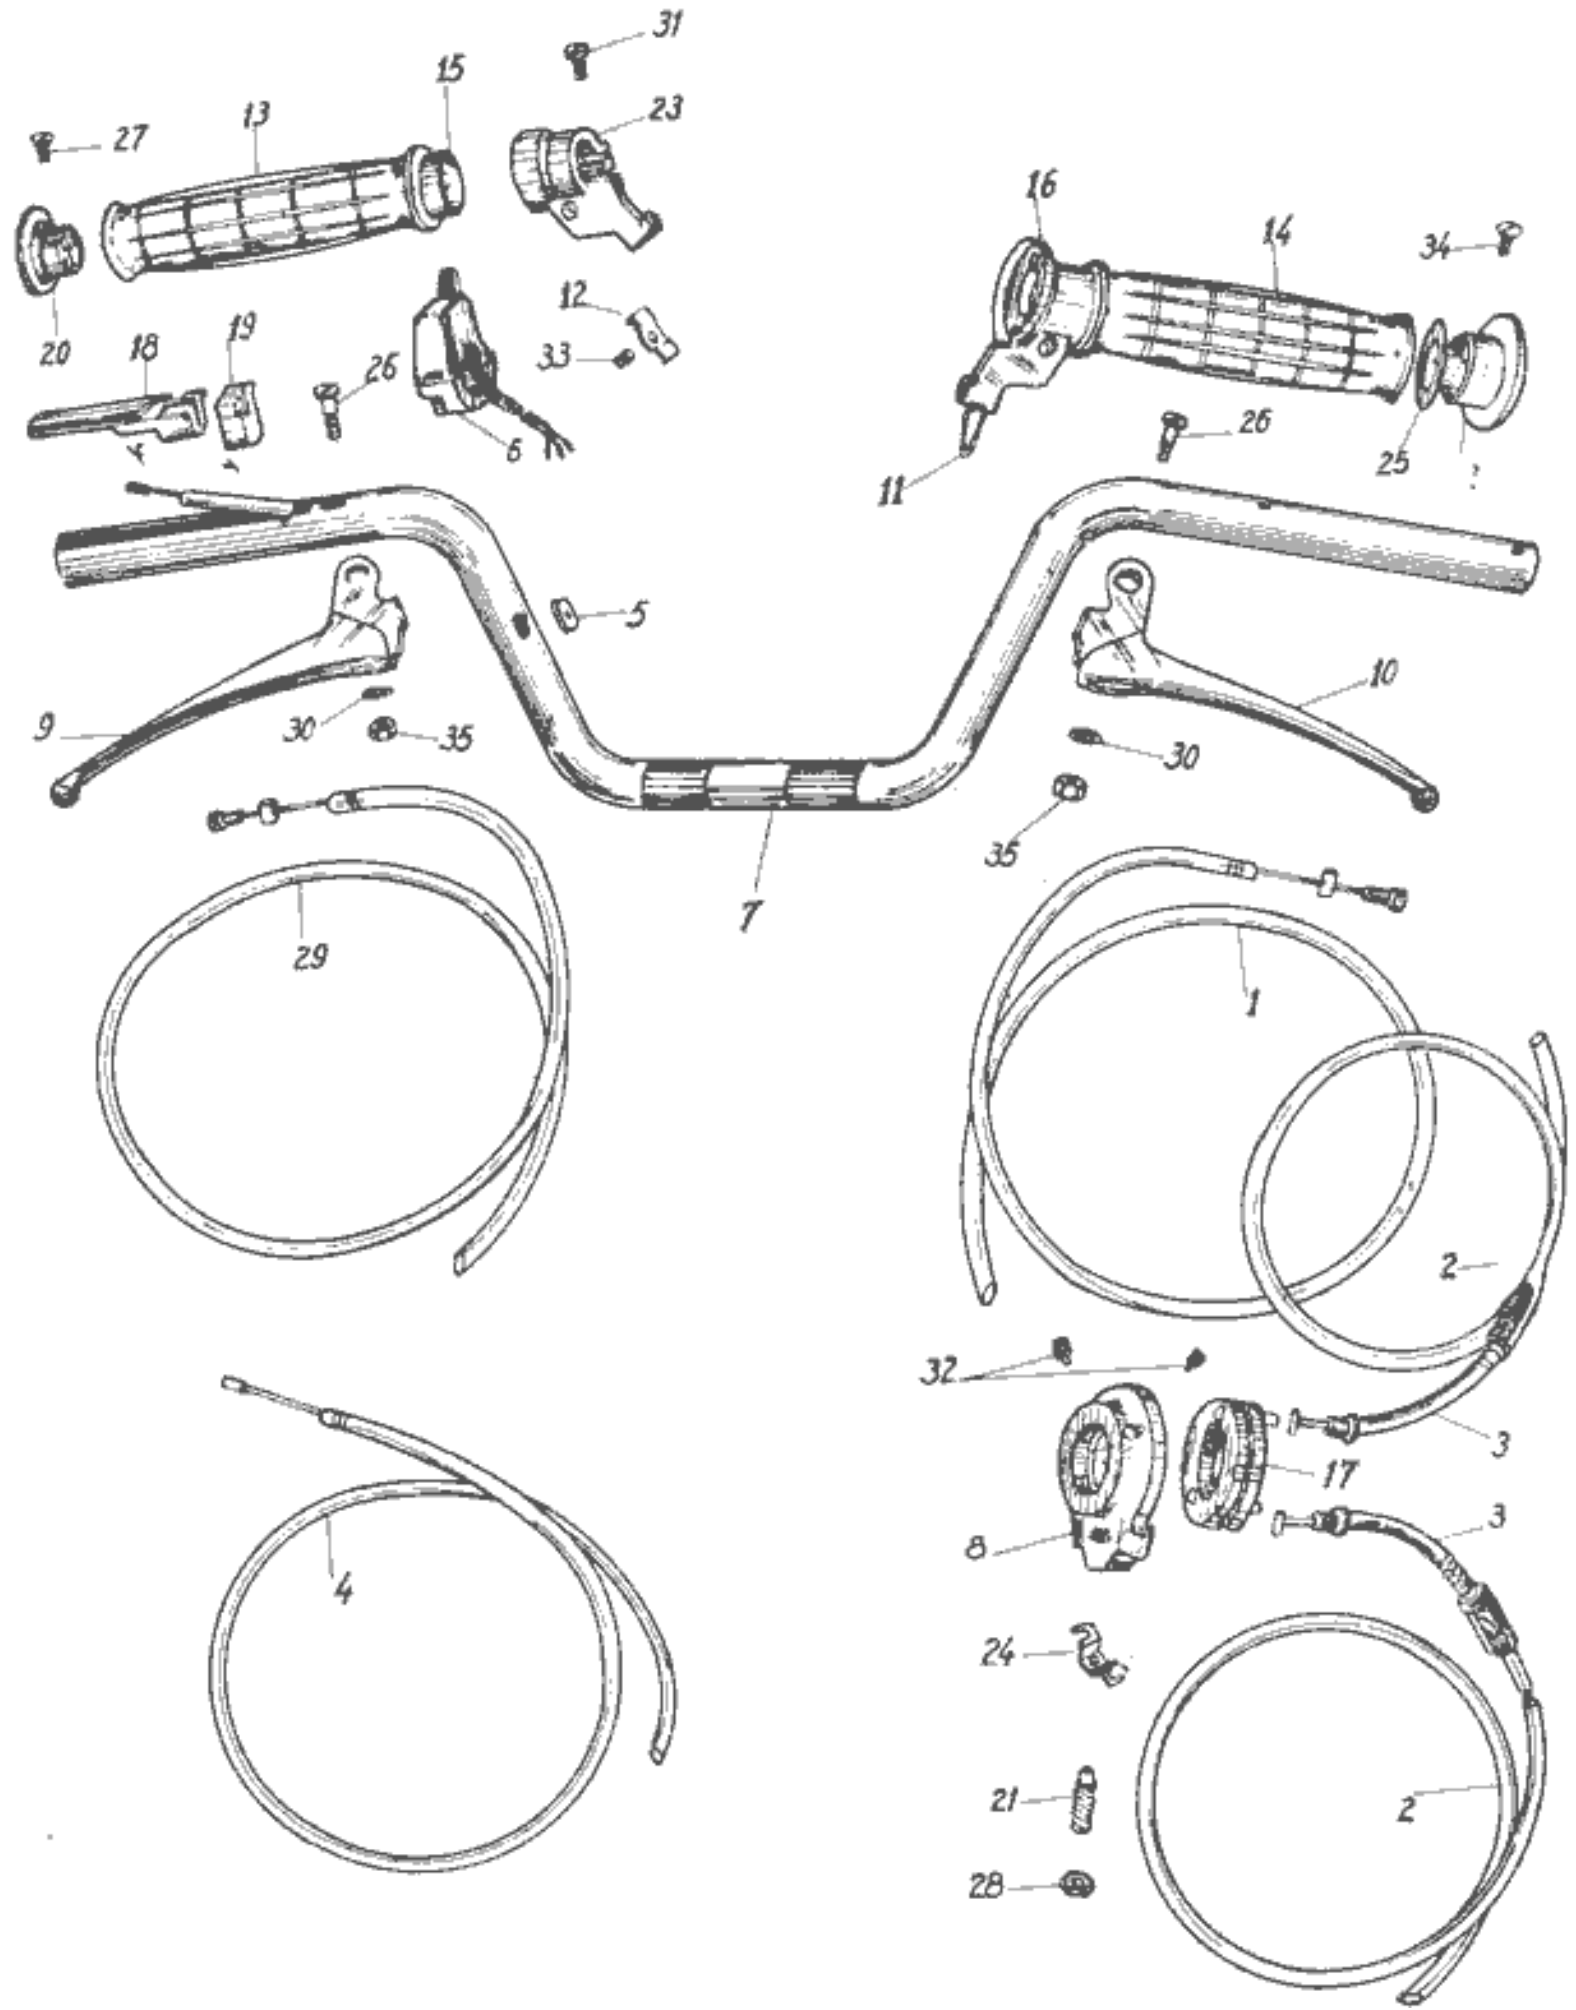

No. Ref.	Old No.	New No.	Description	Req. No
1	C3102239A-M	22870-027-010	Cable clutch	1
2	C3102469A-M	24750-027-010	Cable gear change	2
4	C3103802A-M	17910-027-010	Cable throttle	1
5	C2403802-1	17911-023-010	Grommet cable throttle	1
6	C3104841A-M	35300-027-010	Dimmer switch	1
7	C3105201A-M	53100-027-010	Pipe steering handle	1
8	C3105203A-M	53167-027-010	Holder gear change cable	1
9	C3105205A-M	53175-027-010	Lever R/H	1
10	C3105206A-M	53178-027-010	Lever L/H	1
11	C3105207A-M	53179-027-010	Stopper handle lever	1
12	C3105211A-M	53163-027-010	Adjuster grip	1
13	C3105213A-M	53165-027-010	Rubber grip R.H.	1
14	C3105214A-M	53166-027-010	Rubber grip L.H.	1
15	C3105215A-M	53141-027-010	Pipe throttle grip	1
16	C3105216A-M	53150-027-010	Pipe gear change grip	1
17	C3105217A-M	53182-027-010	Pulley gear change cable	1
18	C3105218A-M	53161-027-010	Hinge throttle cable	1
19	C3105219A-M	53162-027-010	Holder throttle cable	1
20	C3105220A-M	53185-027-010	Plug handle pipe end R.H.	1
21	C3105221A-M	53190-027-010	Screw pulley stop	1
22	C3105224A-M	53185-027-020	Plug handle pipe L.H.	1
23	C3105225A-M	35301-027-010	Switch brake lever	1
24	C3105228A-M	53188-027-010	Joint change wire	1
25	C3105230A-M	53191-027-010	Washer	1
26	C3107713A-M	90114-027-010	Axle brake lever	2
27	C3107727A-M	90129-027-010	Cross screw plug	1
28	C3107767A-M	90348-027-010	Nut 7 mm	1
29	C3105521A-M	45450-027-010	Cable front brake	1
30	C3107872A-M	94101-06000	Washer 6 mm	2
31	C3107730A-M	92000-06035	Hex. bolt lever setting	1
32	C3107731A-M	90134-027-010	Cross screw	2
33	C3107732A-M	90135-027-010	Adjusting screw throttle cable	1
35	NH6AM	94021-06021	Nut 6 mm	2