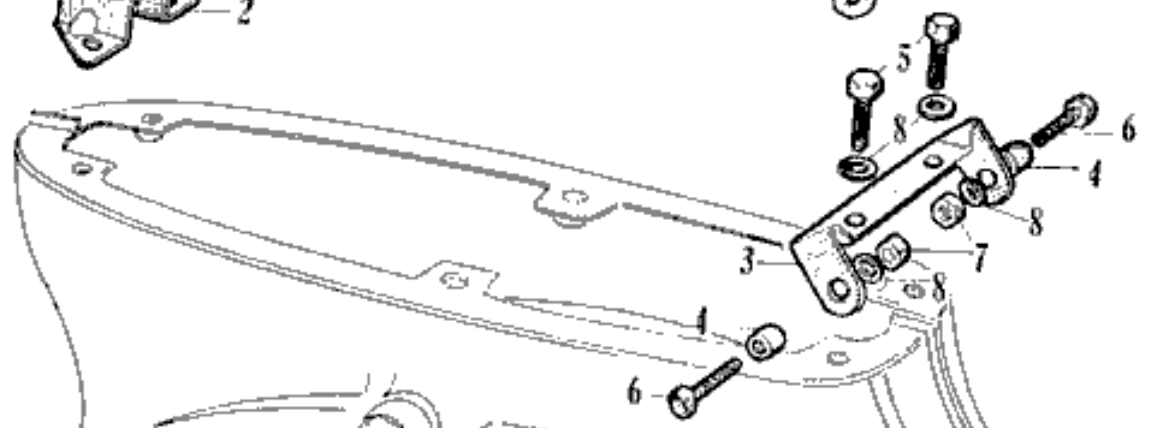

Seat

IDA

No. ref.	Old No.	New No.	Description	Reqd. No.
1	C3114926	37200-049-610	Seat, tandem	1
2	C3104927	77124-027-000	Bracket, seat support	1
3	C3104929	77130-027-000	Bracket, seat hinge	1
4	C3104930	77101-027-000	Collar, seat hinge	2
5	BH612	92000-06012	Hex. bolt, 6×12	4
6	BH616	92000-06016	Hex. bolt, 6×16	2
7	NH6	94001-06000	Hex. nut, 6 mm	2
8	WP6	94101-06000	Flat washer, 6 mm	2