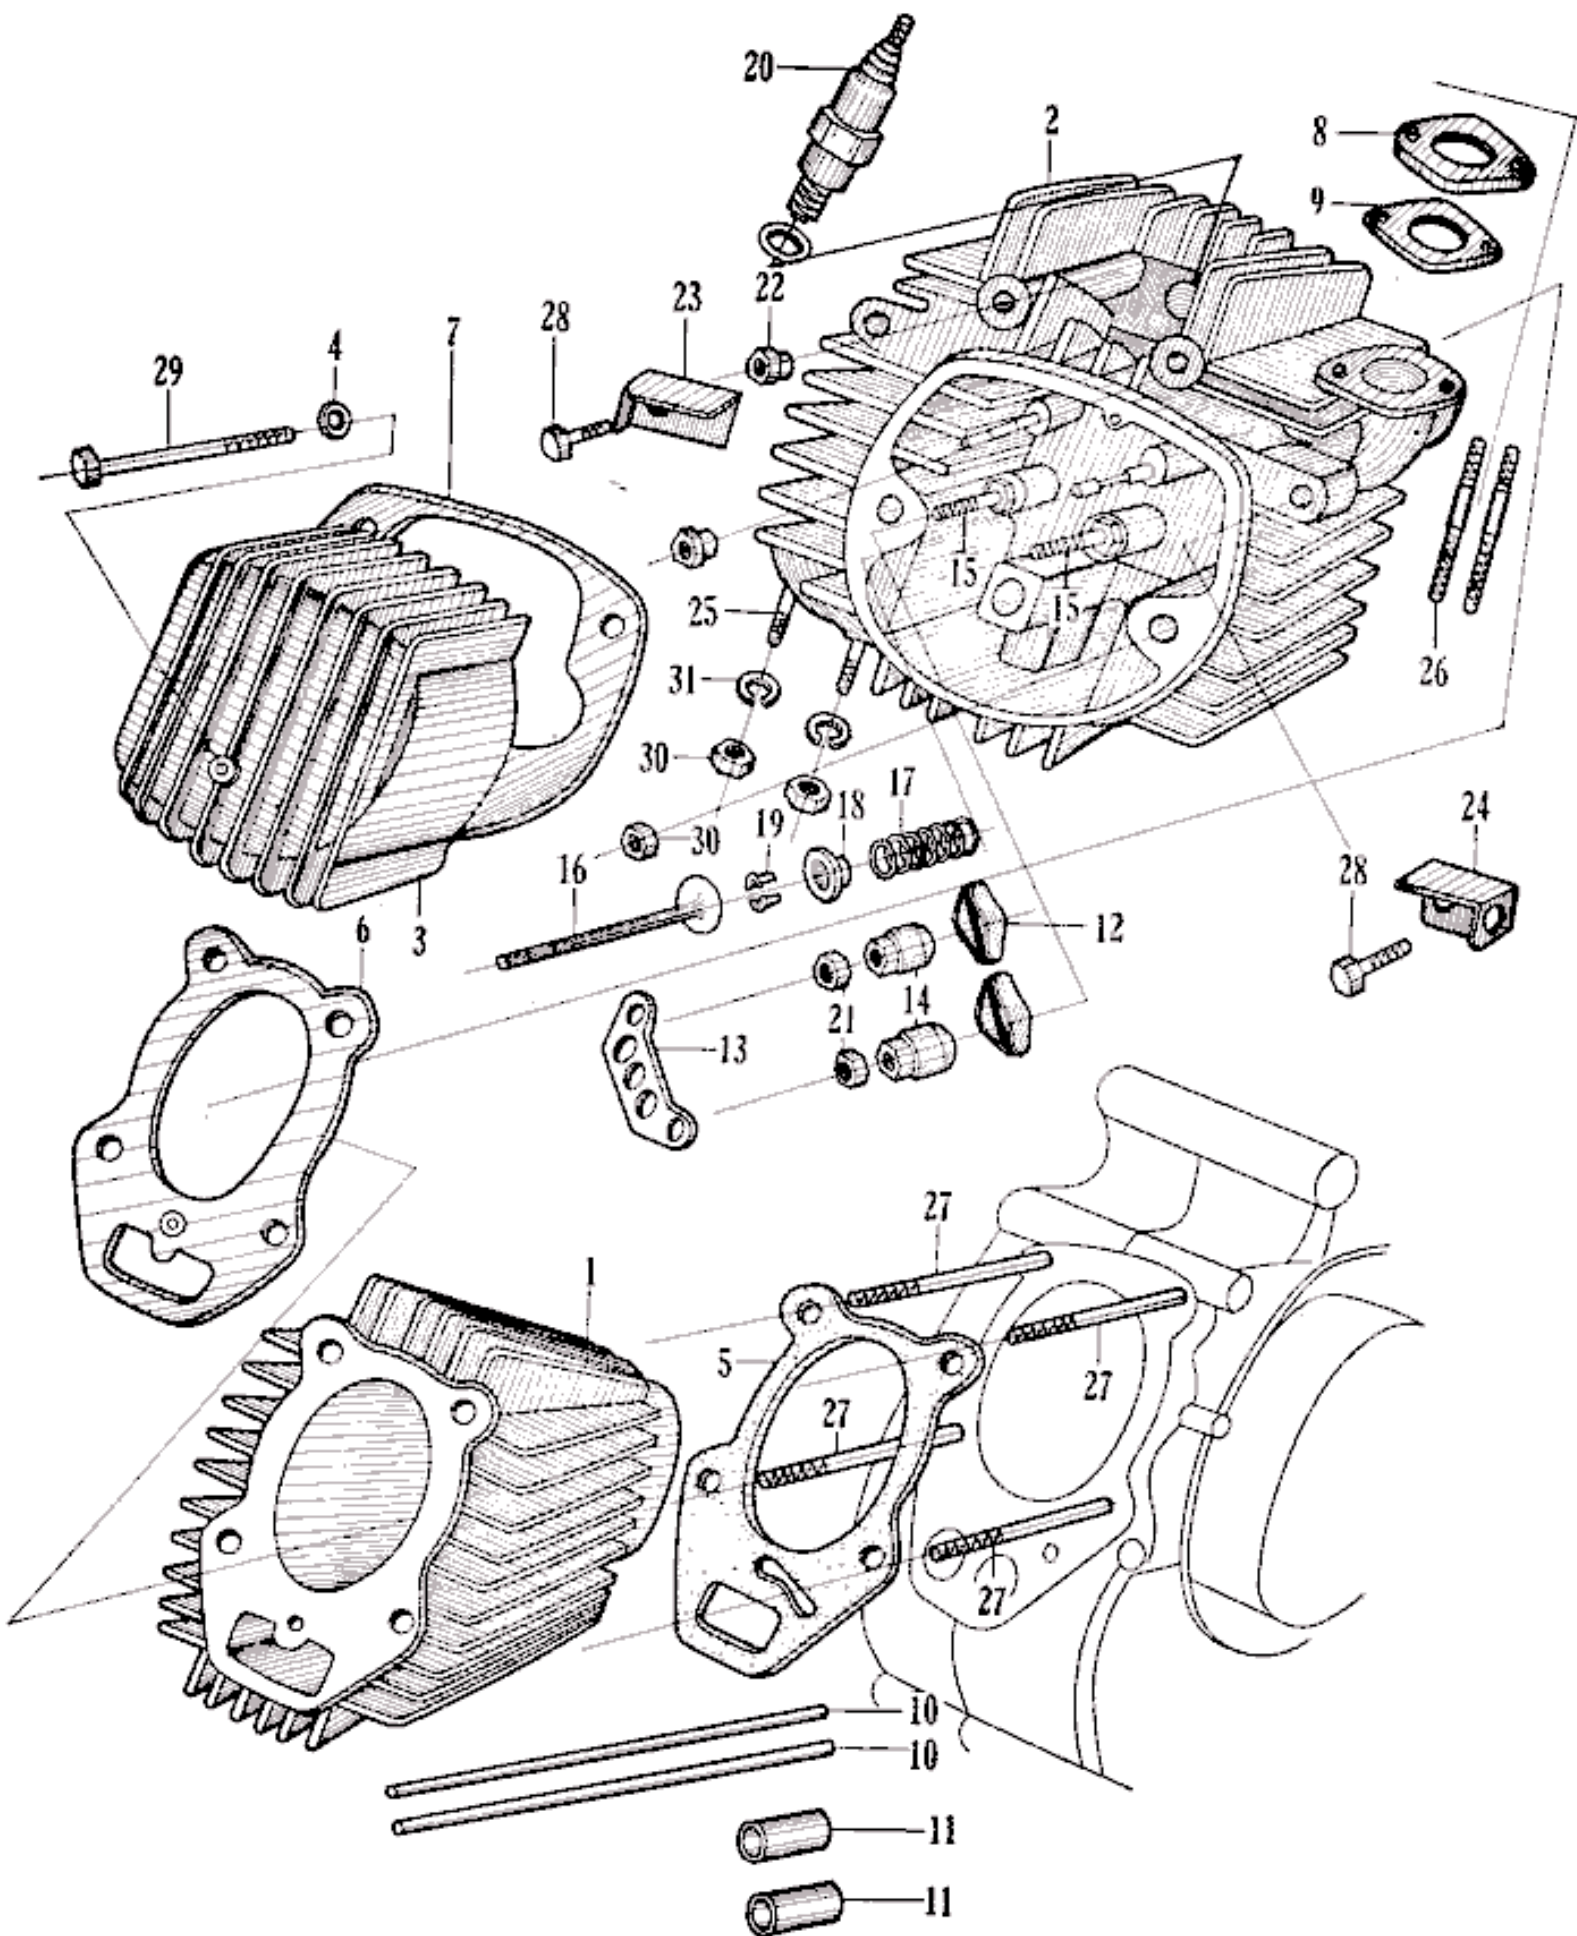

Cylinder - Cylinder Head

HONDA

No. Ref.	Old No.	New No.	Description	Reqd. No.
1	CY3101201	12101-027-810	Cylinder	1
2	C3101206	12201-027-000	Cylinder head comp.	1
3	C2401211	12301-023-000	Cover, Cylinder head	1
4	C2401215	90471-023-000	Packing, 6.2 mm	1
5	C2401225	12191-023-000	Packing, cylinder	1
6	C3101227	12251-027-000	Gasket, cylinder head	1
7	C2401229	12391-023-000	Packing, cylinder head cover	1
8	C3101240	16211-027-000	Insulator, carburetter	1
9	C3101241	16201-027-000	Packing, carburetter	1
10	C3101511	14411-027-000	Rod, push	2
11	C3101516	14731-027-000	Refter, valve	2
12	C2401521	14431-023-000	Arm, valve rocker	2
13	C3101523	14429-027-000	Plate, push rod guide	1
14	C2401525	14456-023-000	Pivot, rocker arm	2
15	C2401526A	14457-023-010	Bolt, pivot	2
16	C3101546	14711-027-000	Valve, inlet	1
	C3101547	14721-027-000	Valve, exhaust	1
17	C2401548	14751-023-000	Spring, valve	2
18	C3101556	14771-027-000	Retainer, valve spring	2
19	C2401560	14781-023-000	Cotter, valve	4
20	C3101817	98076-56740	Sparking plug (B-6H)	1
		98076-57640	Sparking plug (B-7H)	1
21	C2402773	90206-023-000	Nut, pivot adjusting	2
22	C2402785	90282-023-000	Nut, 6 mm	2
23	C3107125	64320-027-000	Stay, R. front cover under	1
24	C3107126	64330-027-000	Stay, L. front cover under	1
25	ST6.30t₁	92700-06030	Stud bolt, 6×30	2
26	ST6.33	92700-06033	Stud bolt, 6×33	2
27	ST6.145t₃A₁	92700-0614535	Stud bolt, 6×145	4
28	BH612	92000-06012	Hex. bolt, 6×12	1
29	BH655Cr	92000-06055	Hex. bolt, 6×55	1
30	NH6	94001-06000	Hex. nut, 6 mm	4
31	WL6	94111-06000	Spring washer, 6 mm	2