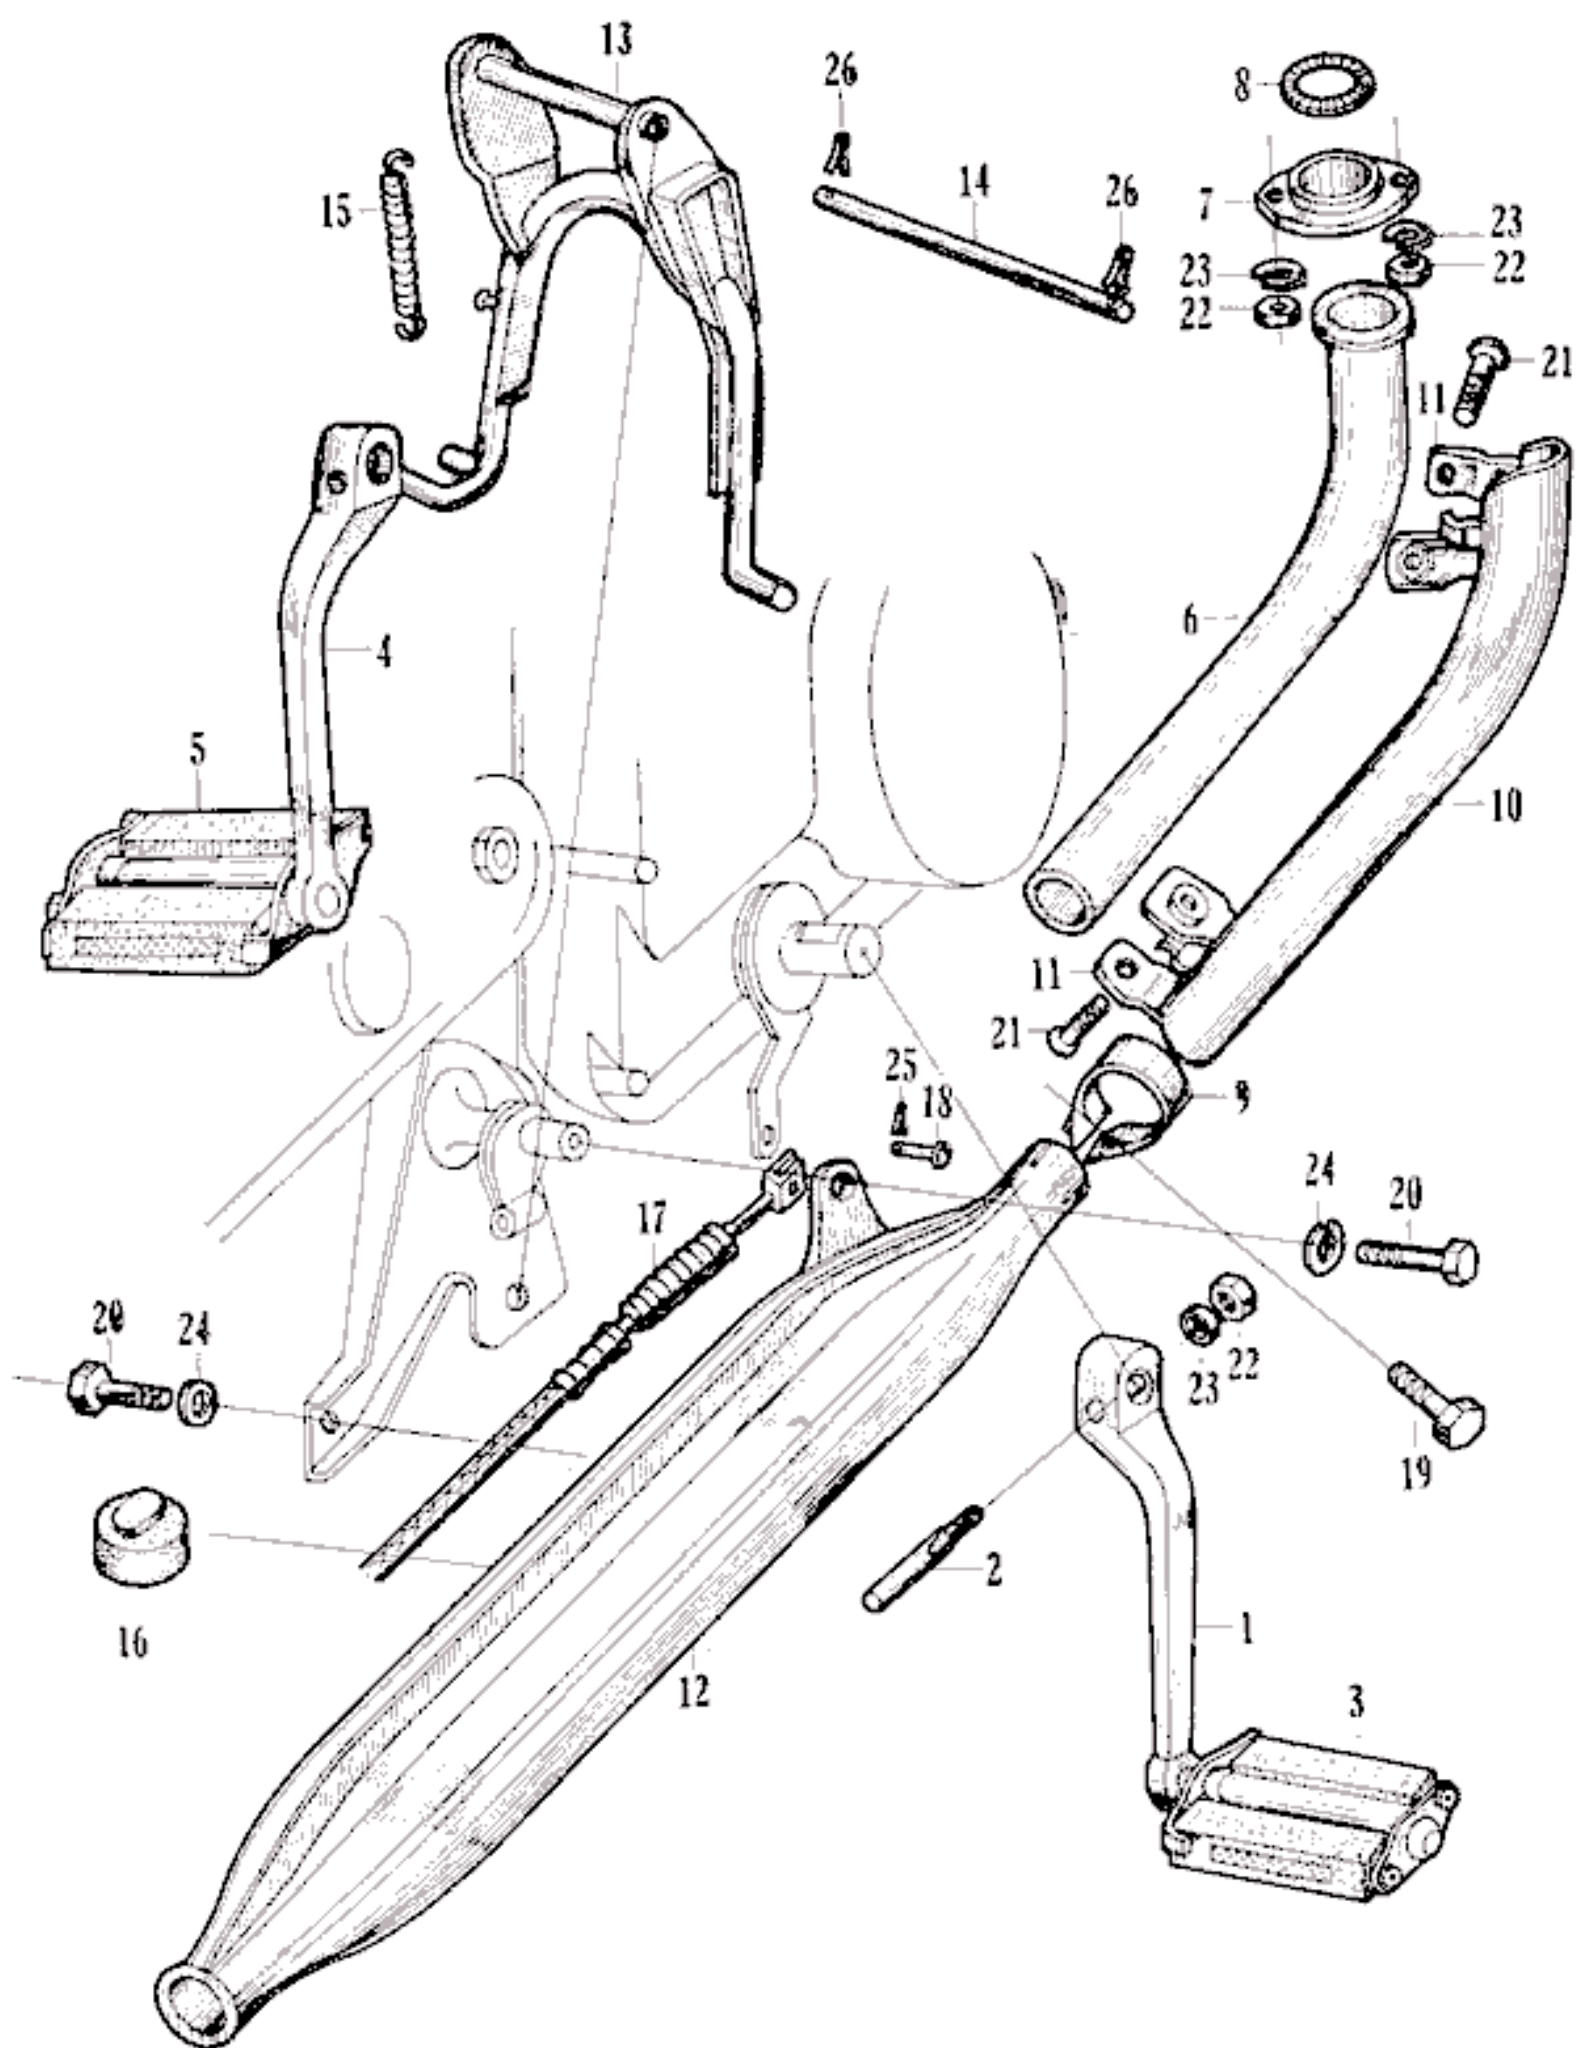

Stand - Muffler

NDA

No. Ref.	Old No.	New No.	Description	Req No
1	C3102520	28850-027-000	Arm, crank, R/H	1
2	C3102520.1	28851-027-000	Pin, arm set	2
3	C3102520.2	28852-027-000	Pedal comp., crank, R/H	1
4	C3102521	28860-027-000	Arm, crank, L/H	1
5	C3102521.2	28862-027-000	Pedal comp., crank, L/H	1
6	C3103941	18200-027-000	Pipe, exhaust	1
7	C1003946B	18231-001-020	Joint, exhaust pipe	1
8	C1003947A	18291-001-010	Gasket, exhaust pipe	1
9	C3103949	18391-027-000	Clamp, exhaust diffusor	1
10	C3113951	18240-049-000	Shield comp., exhaust pipe	1
11	C3103953	18272-027-000	Clamp B, exhaust pipe	2
12	C3103961	18300-031-010	Muffler comp.	1
13	C3104201	50500-027-000	Stand comp., main	1
14	C3104202	50521-027-000	Shaft, main stand	1
15	C3104203	50522-027-000	Spring, main stand	1
16	C2404209	50524-023-000	Stopper, rubber, main stand	1
17	C3106531	43460-027-000	Cable comp., rear brake	1
18	C3106532	43471-027-000	Pin, joint, rear brake	1
19	BH616	92000-06016	Hex. bolt, 6×16	1
20	BH814	92000-08014	Hex. bolt, 8×14	2
21	JP614	93500-06014	Cross screw, 6×14	2
22	NH6	94001-06000	Hex. nut, 6 mm	2
23	WL6	94111-06000	Spring washer, 6 mm	2
24	WL8	94111-08000	Spring washer, 8 mm	2
25	PC2012	94201-20120	Cotter pin, 2.0×12	1
26	PC3016	94201-30160	Coter pin, 3.0×15	2