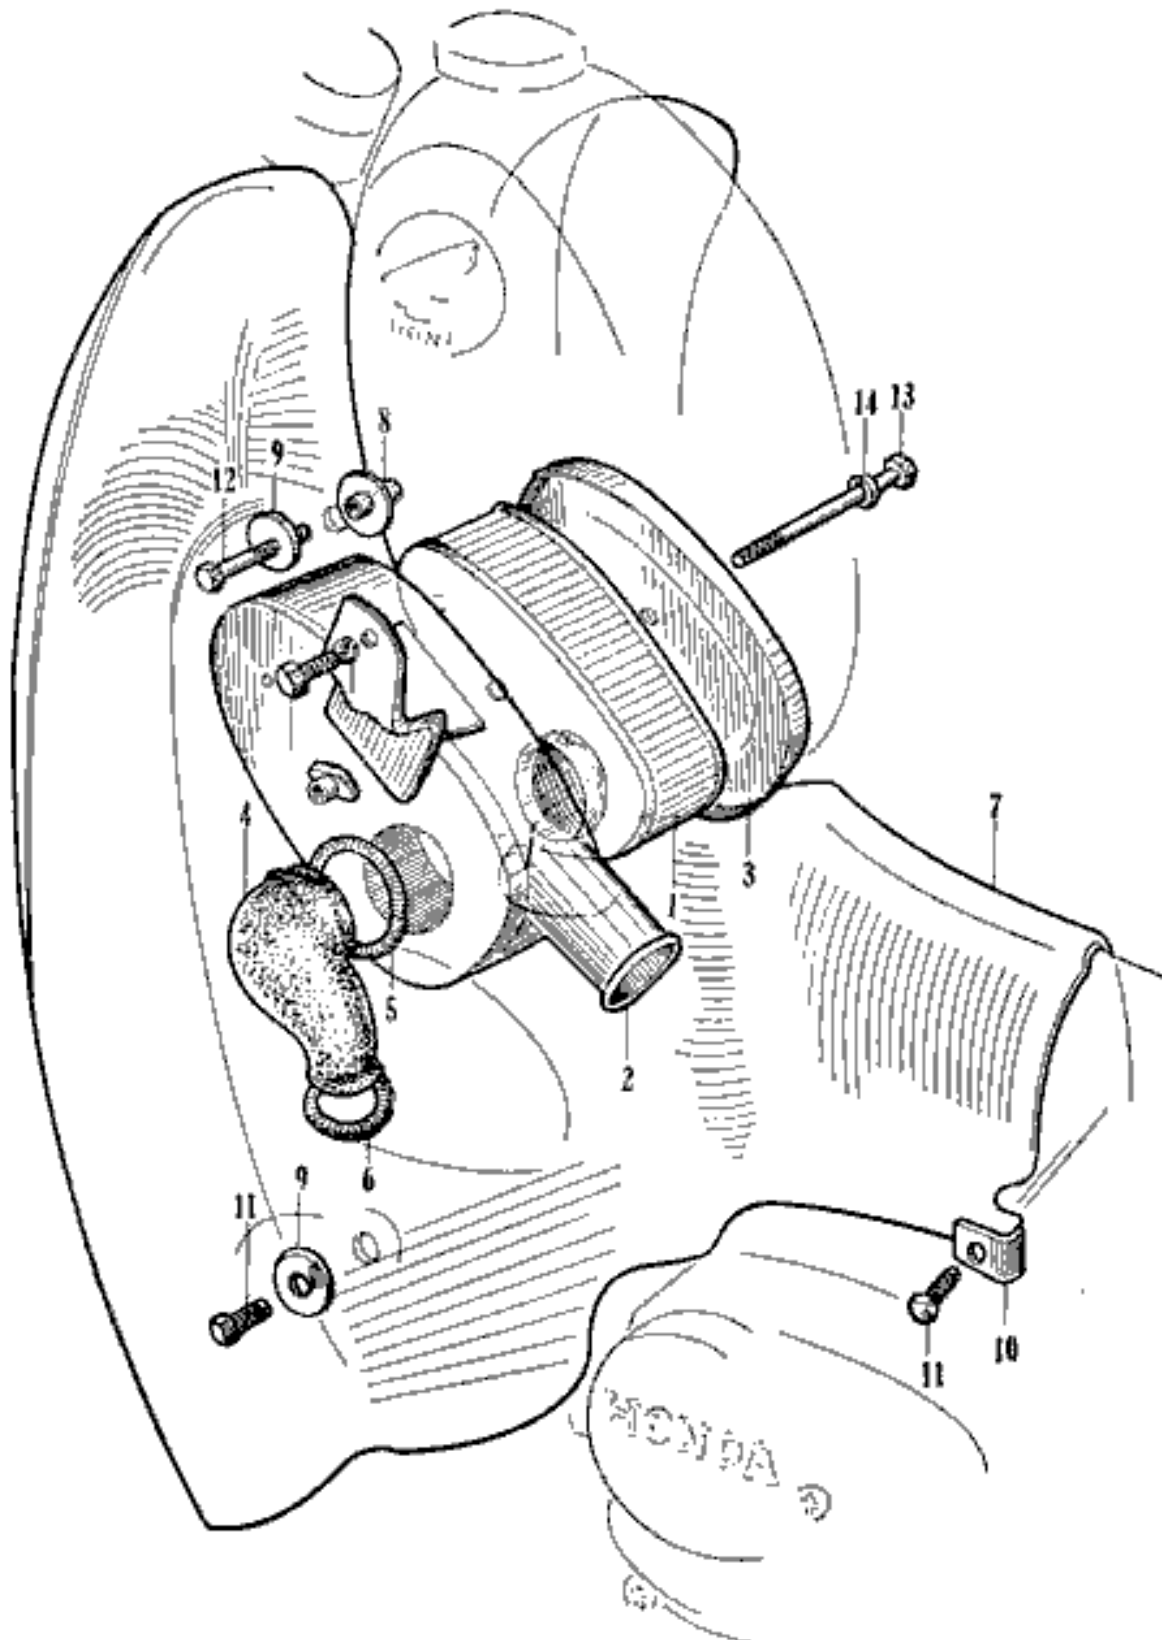

Front Cover - Air Cleaner - Tool

NDA

No. Ref.	Old No.	New No.	Description	Reqd. No.
1	C3103821	17211-027-000	Element, air cleaner	1
2	C3103828	17221-027-000	Case A, air cleaner	1
3	C3103829	17231-027-000	Case B, air cleaner	1
4	C3013830	17253-027-000	Tube, connecting, air cleaner	1
5	C3103833	17255-027-000	Clamp A, air cleaner connecting tube	1
6	C3103834	17256-027-000	Clamp B, air cleaner connecting tube	1
7	C3107101	64301-027-000	Cover, front	1
8	C3107121	64345-027-000	Collar, setting, front cover	2
9	C1007123	64347-001-000	Washer, setting, front cover	4
10	C3107124	64347-027-000	Washer, setting, front cover	2
11	BH612Cr	92000-0601202	Hex. bolt, 6×12	4
12	BH638Cr	92000-06038	Hex. bolt, 6×38	4
13	BH655	92000-06055	Hex. bolt, 6×55	1
14	WL6	94111-06000	Spring, washer	2
	C3108100	89010-027-000	Tool set	1
15	C2408101	89101-023-000	Tool bag	1
16	C1008106	89212-001-000	Wrench, box, 17 mm	1
17	C718114.1	99003-10000	Screw driver, 6 mm	1
18	C714114.3	99003-30000	Screw driver, 6 mm	1
19	C718114.5	99003-50000	Handle	1
20	C3108119	89216-027-000	Wrench, plug	1
21	TL112	99001-10140	Spanner, 10×12	1