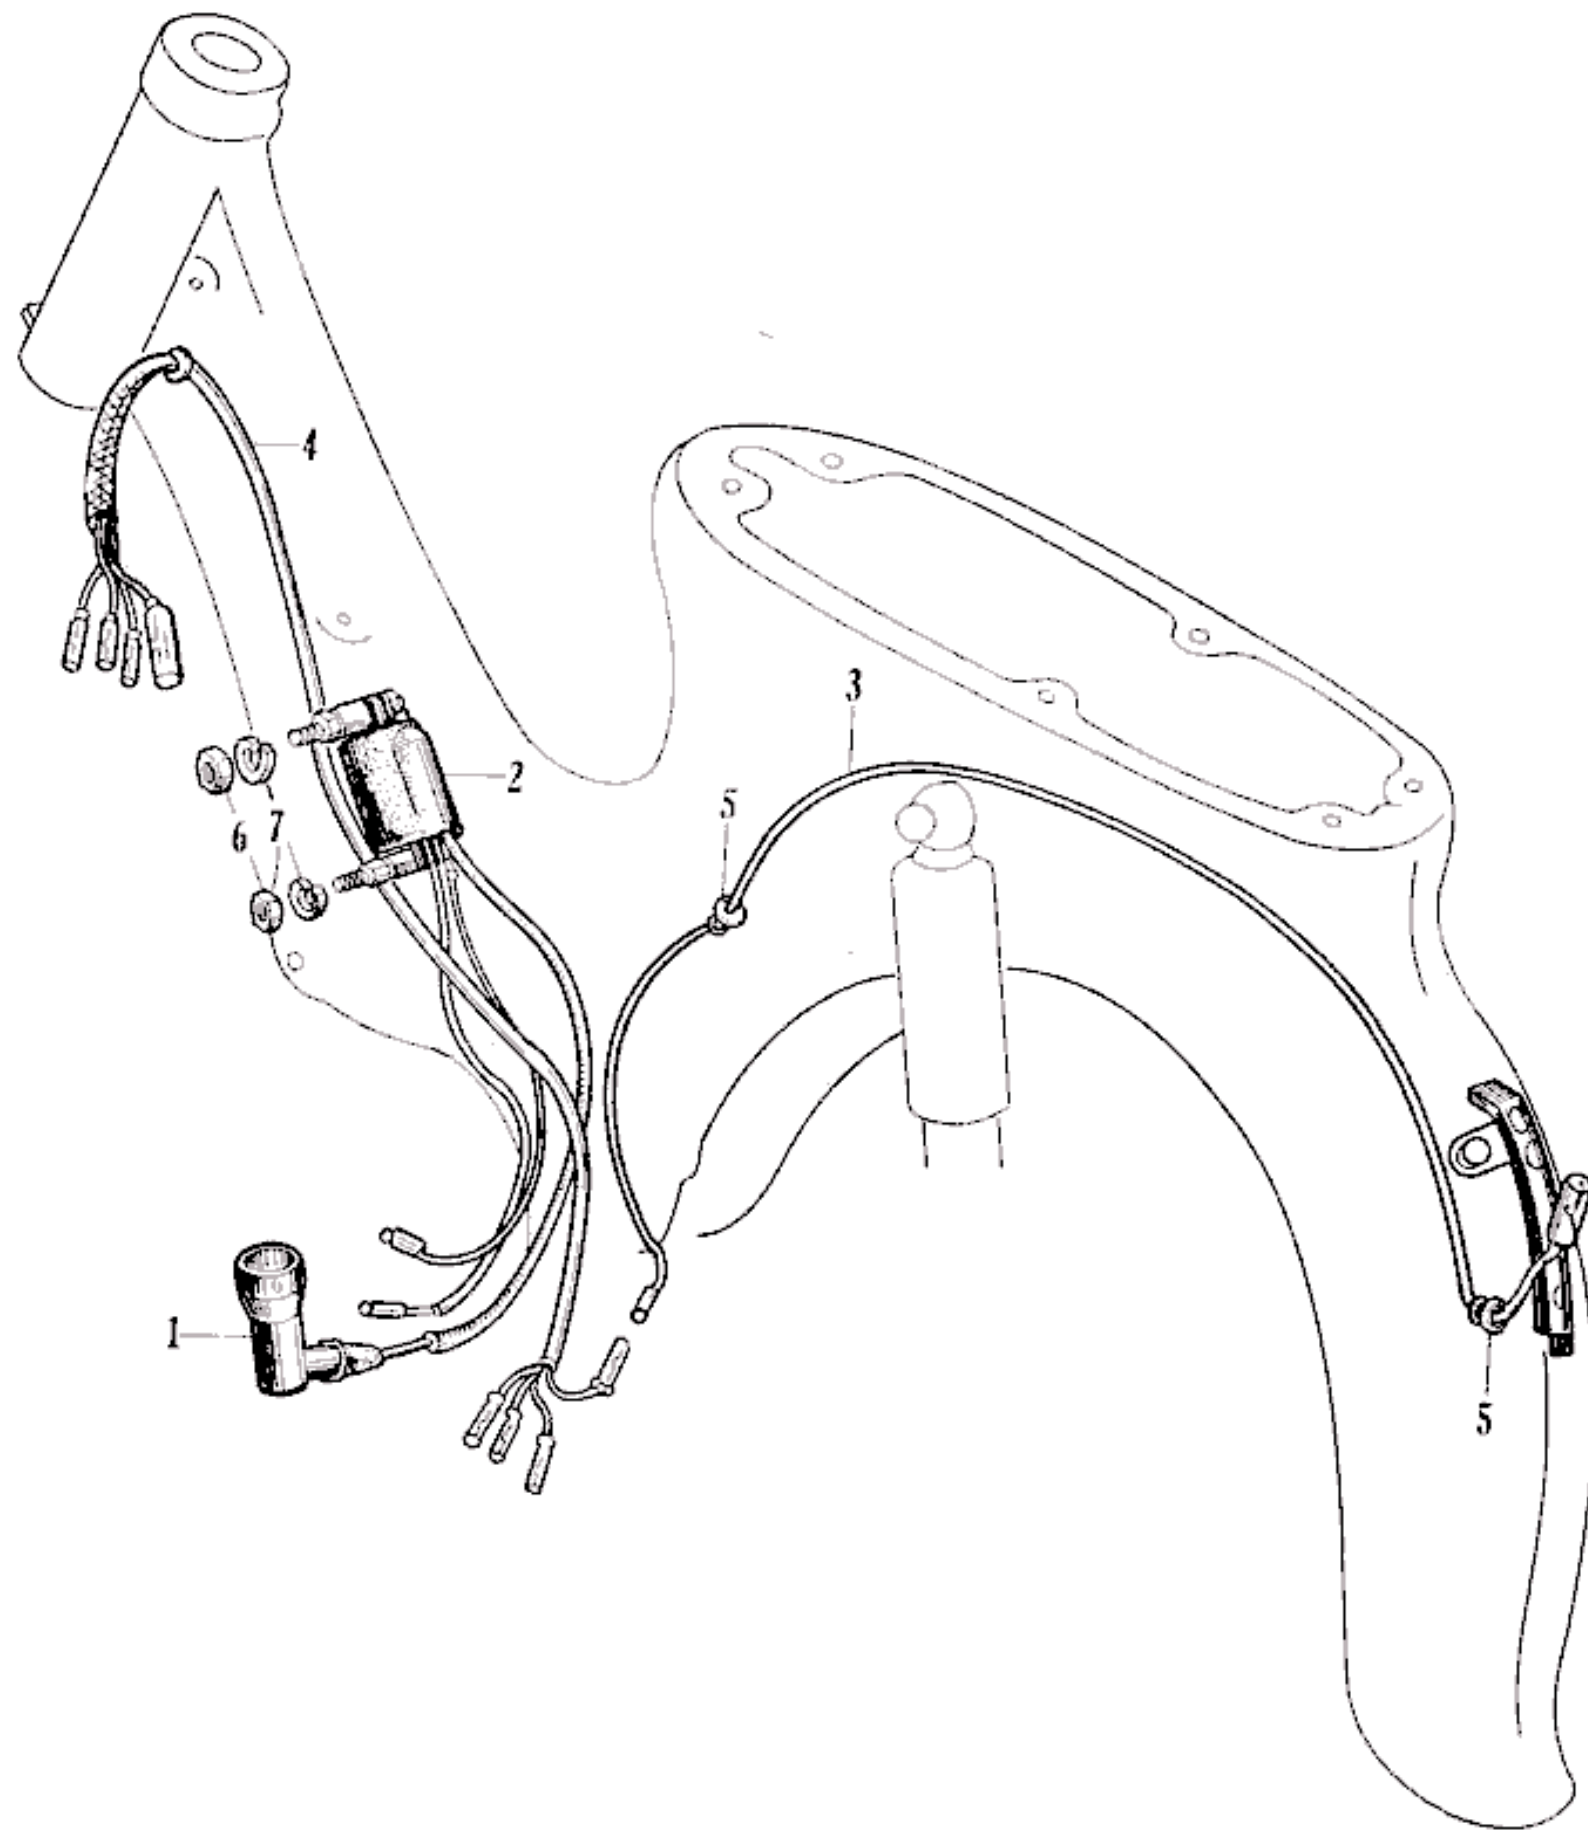

Wire Harness

NDA

No. Ref.	Old No.	New No.	Description	Reqd. No.
1	C3101818	30700-044-682	Cap, noise suppresser	1
2	C3104806	30500-027-000	Coil ass'y, A. C. ignition	1
3	C3104812.3	33701-027-010	Socket ass'y, tail light	1
4	C3104851	32100-027-000	Wire harness	1
5	CR1104886	32982-025-000	Grommet, tail light cord	2
6	NH6	94001-06000	Hex. nut, 6 mm	2
7	WL6	94111-06000	Spring washer, 6 mm	2