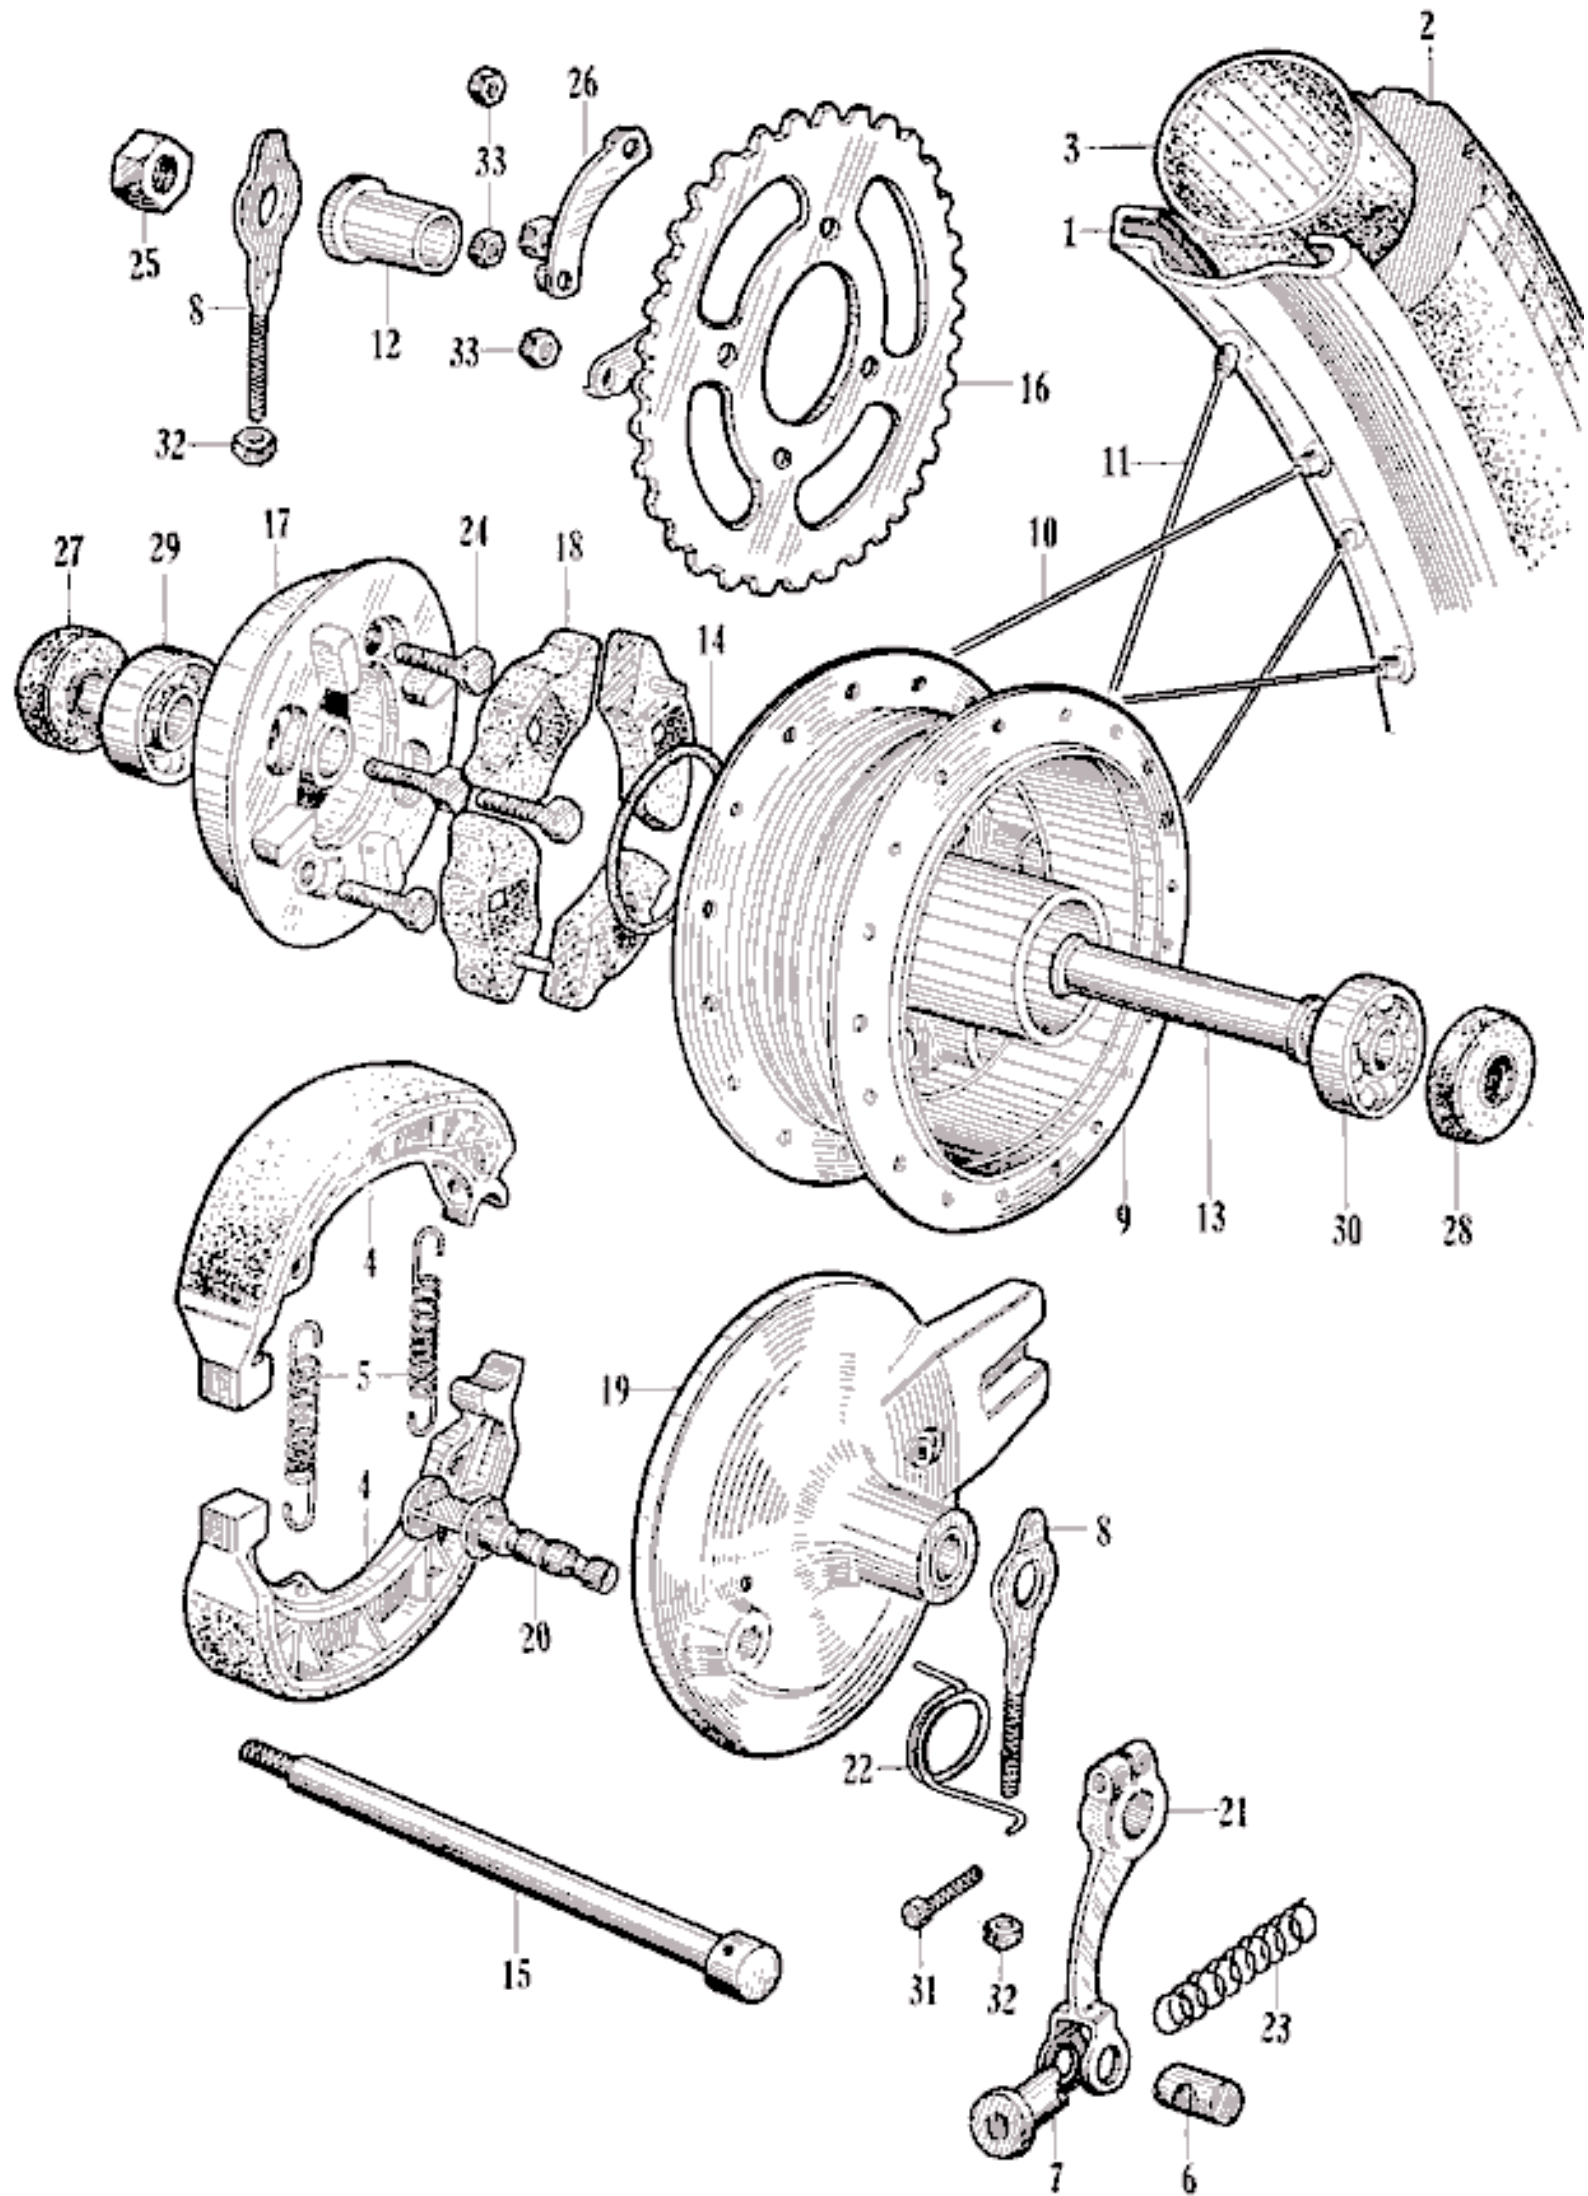

Rear Wheel

NDA

No. Ref.	Old No.	New No.	Description	Reqd. No.
1	C3105401.1	44701-027-000	Rim, wheel	1
2	C3105401.6	44711-027-000	Tire, wheel	1
3	C3105401.7	44712-027-000	Tube, wheel	1
4	C1005504A	45120-001-010	Shoe comp., brake	2
5	C1005506A	45131-001-010	Spring, brake shoe	2
6	C1005526	45461-001-000	Joint, front brake arm	1
7	C1005528	45462-001-000	Nut, front brake adjust	1
8	C3106141	40543-027-000	Adjuster, drive chain	2
9	C1006401.3F	42601-001-060	Hub, rear wheel	1
10	C3106401.8	97277-312161B	Spoke A, rear spoke	18
11	C3106401.9	97519-312151B	Spoke B, rear spoke	18
12	C3106406	42311-027-000	Collar, side, rear wheel	1
13	C1006407A	42620-027-000	Collar, distance, rear axle	1
14	C1006411	42653-001-000	O Ring, 45.5×3	1
15	C3106431	42301-027-000	Axle, rear wheel	1
16	C3106433	41201-027-000	Sprocket, final driven	1
17	C3106434	42610-027-000	Flange, final drive	1
18	C1006435D	41241-001-040	Damper, rear wheel	4
19	C3106501	43100-027-000	Pannel, rear brake	1
20	C3106502	43141-027-000	Cam, rear brake	1
21	C3106510	43410-027-000	Arm, rear brake	1
22	C3106535	43437-027-000	Spring, rear brake return	1
23	C3106536	43482-027-000	Spring, rear brake wire	1
24	C3107716	90128-027-000	Bolt, driven sprocket setting	4
25	C1007768	90308-001-000	Nut, rear axle	1
26	C1007863	90522-001-000	Tongued washer, 8 mm	2
27	C1007943	91253-001-000	Oil Seal, 23357	1
28	C1007944	91254-001-003	Oil seal, 18377	1
29	GB6003.Z	96120-60030	Ball bearing, 6003Z	1
30	GB6301	96100-63010	Ball bearing, 6301	2
31	BH618	92000-06018	Hex. bolt, 6×18	1
32	NH6	94001-06000	Hex. nut, 6 mm	2
33	NL6	94002-06000	Thin nut, 6 mm	4