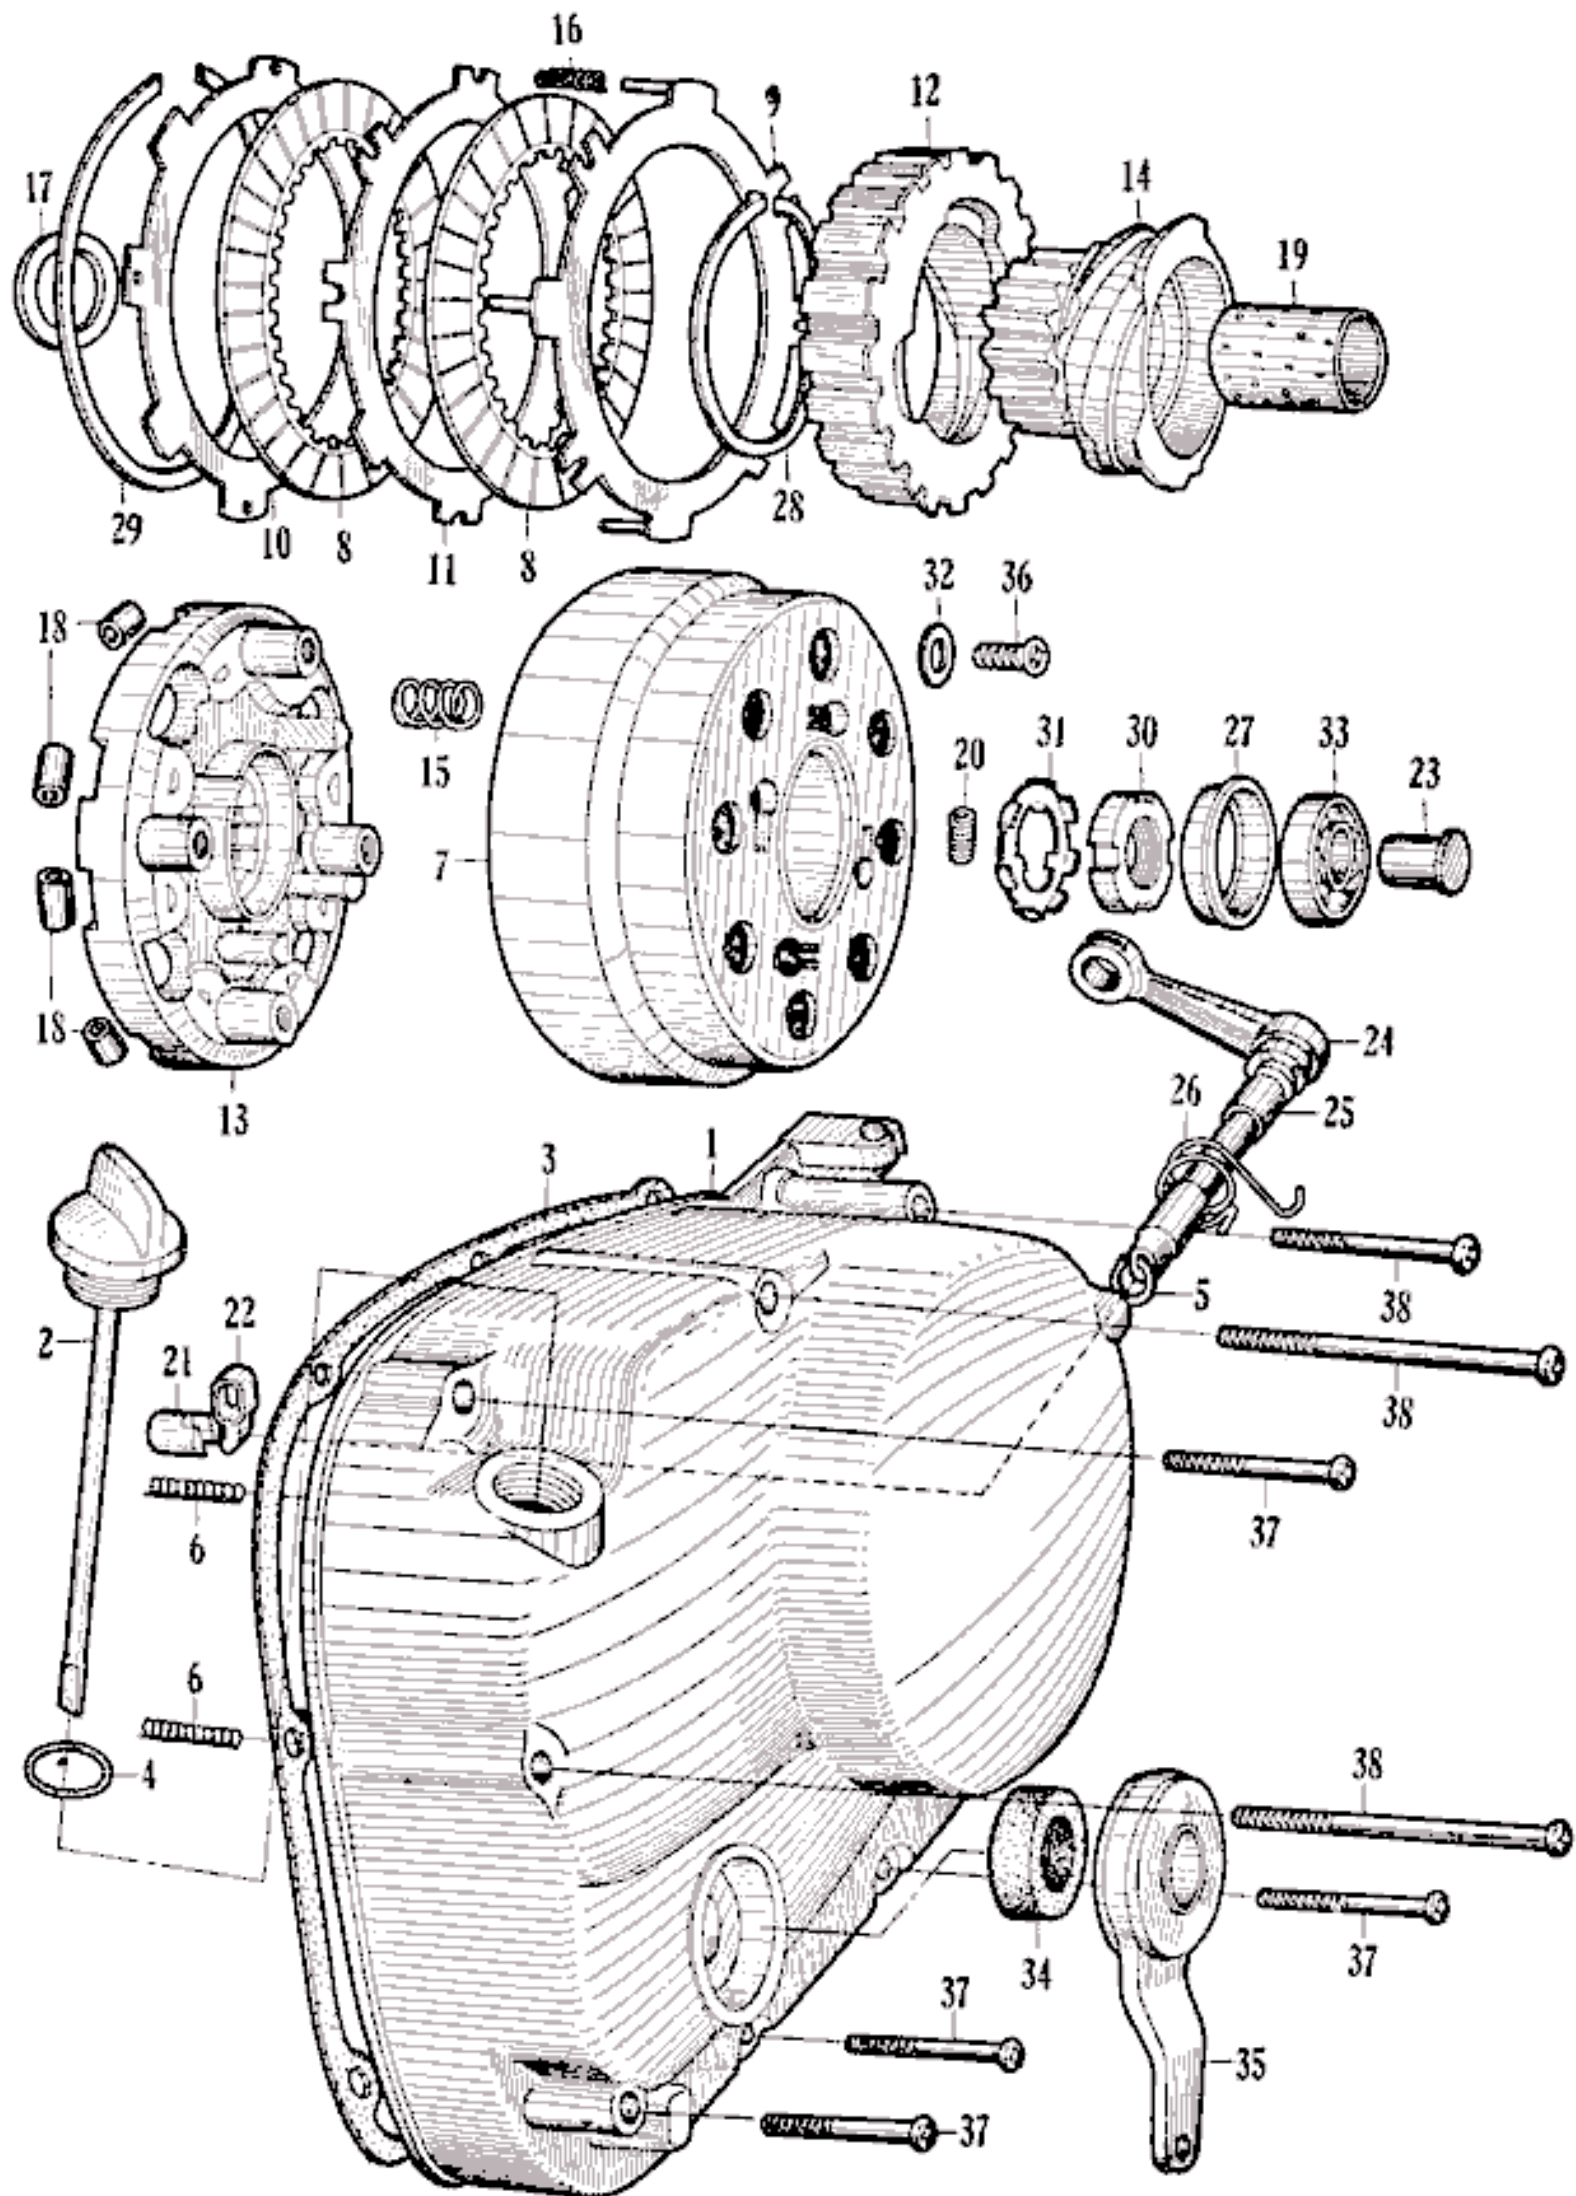

Clutch - R. Crankcase Cover

NDA

No. Ref.	Old No.	New No.	Description	Reqd. No.
1	C3101111A	11331-027-010	Cover, crankcase, R/H	1
2	C3101137	15650-027-305	Oil gauge comp.	1
3	C3101162	11394-027-000	Packing, crankcase, R/H	1
4	C1001168	15619-001-000	Packing, oil cap	1
5	C901534	90601-200-000	Cir clip, 10 mm	1
6	C1001612	15432-001-000	Spring, oil strainer fixing	2
7	C1002201H	22100-001-080	Outer, clutch	1
8	C1002202A	22201-001-010	Disk, clutch friction	2
9	C1002203B	22310-001-020	Plate A, comp., clutch	1
10	C1002204C	22321-001-030	Plate B, clutch	1
11	C1002205A	22331-001-010	Plate C, clutch	1
12	C1002208J	22121-001-090	Center, clutch	1
13	C1002209H	22510-001-080	Plate comp., drive	1
14	C3102210	23111-027-000	Gear, drive 18T	1
	C3102210B	23111-027-020	Gear, drive 15T	1
15	C1002211A	22401-001-010	Spring, clutch	4
16	C1002212A	22411-001-000	Spring, clutch free	4
17	C3102213	23191-027-000	Collar, drive gear	1
18	C1002214A	91102-001-010	Roller, 8×10	8
19	C3102215	22131-027-000	Guide, clutch center	1
20	C1002221	22421-001-000	Spring, clutch damper	4
21	C3102228	22831-027-000	Lifter, clutch	1
22	C3102229	22834-027-000	Arm, clutch lifter	1
23	C3102231	22835-027-000	Pin, clutch lifter	1
24	C3102236	22810-027-000	Lever comp., clutch	1
25	C3102237	91301-027-000	O ring, 6.8×1.9	1
26	C3102238	22815-027-000	Spring, clutch lever	1
27	C1002241A	22931-001-010	Shell, bearing	1
28	C1002243B	22902-001-020	Set ring, 36.5 mm	1
29	C1002244	22901-001-000	Set ring, 101 mm	1
30	C1002780	90231-001-000	Lock nut, 14 mm	1
31	C1002872	90431-001-000	Lock washer, 14 mm	1
33	C1002905	96100-060000	Stopper washer	4
33	C1002905	96100-060-000	Ball bearing, 6000	1
34	C3102944	91204-027-000	Oil seal, 16286	1
35	C3104262	46550-027-000	Lever comp., brake	1
36	JP508	93500-05008	Cross screw, 5×8	4
37	JP630	93500-06030	Cross screw, 6×30	4
38	JP660	93500-06060	Cross screw, 6×60	5