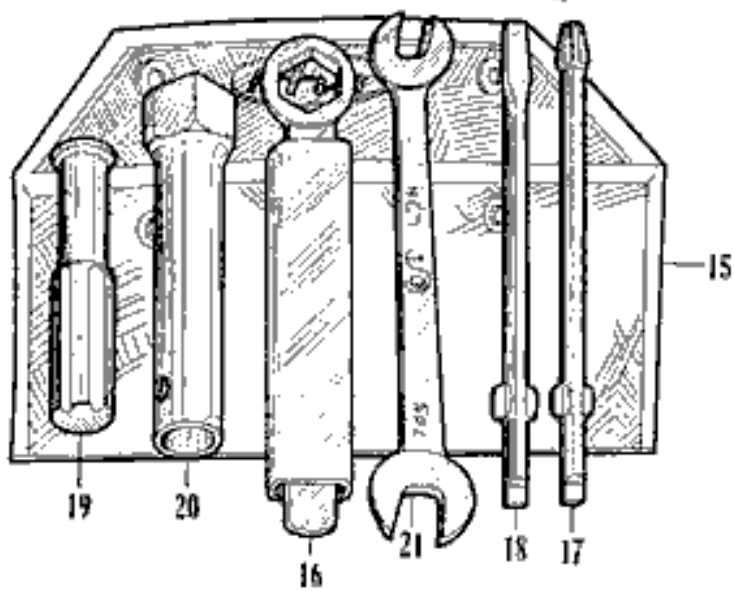

Front Cover - Air Cleaner - Tool

NDA

No. Ref.	Old No.	New No.	Description	Reqd. No.
1	C3103821	17211-027-000	Element, air cleaner	1
2	C3103828	17221-027-000	Case A, air cleaner	1
3	C3103829	17231-027-000	Case B, air cleaner	1
4	C3013830	17253-027-000	Tube, connecting, air cleaner	1
5	C3103833	17255-027-000	Clamp A, air cleaner connecting tube	1
6	C3103834	17256-027-000	Clamp B, air cleaner connecting tube	1
7	C3107101	64301-027-000	Cover, front	1
8	C3107121	64345-027-000	Collar, setting, front cover	2
9	C1007123	64347-001-000	Washer, setting, front cover	4
10	C3107124	64347-027-000	Washer, setting, front cover	2
11	BH612Cr	92000-0601202	Hex. bolt, 6×12	4
12	BH638Cr	92000-06038	Hex. bolt, 6×38	4
13	BH655	92000-06055	Hex. bolt, 6×55	1
14	WL6	94111-06000	Spring, washer	2
	C3108100	89010-027-000	Tool set	1
15	C2408101	89101-023-000	Tool bag	1
16	C1008106	89212-001-000	Wrench, box, 17 mm	1
17	C718114.1	99003-10000	Screw driver, 6 mm	1
18	C714114.3	99003-30000	Screw driver, 6 mm	1
19	C718114.5	99003-50000	Handle	1
20	C3108119	89216-027-000	Wrench, plug	1
21	TL112	99001-10140	Spanner, 10×12	1