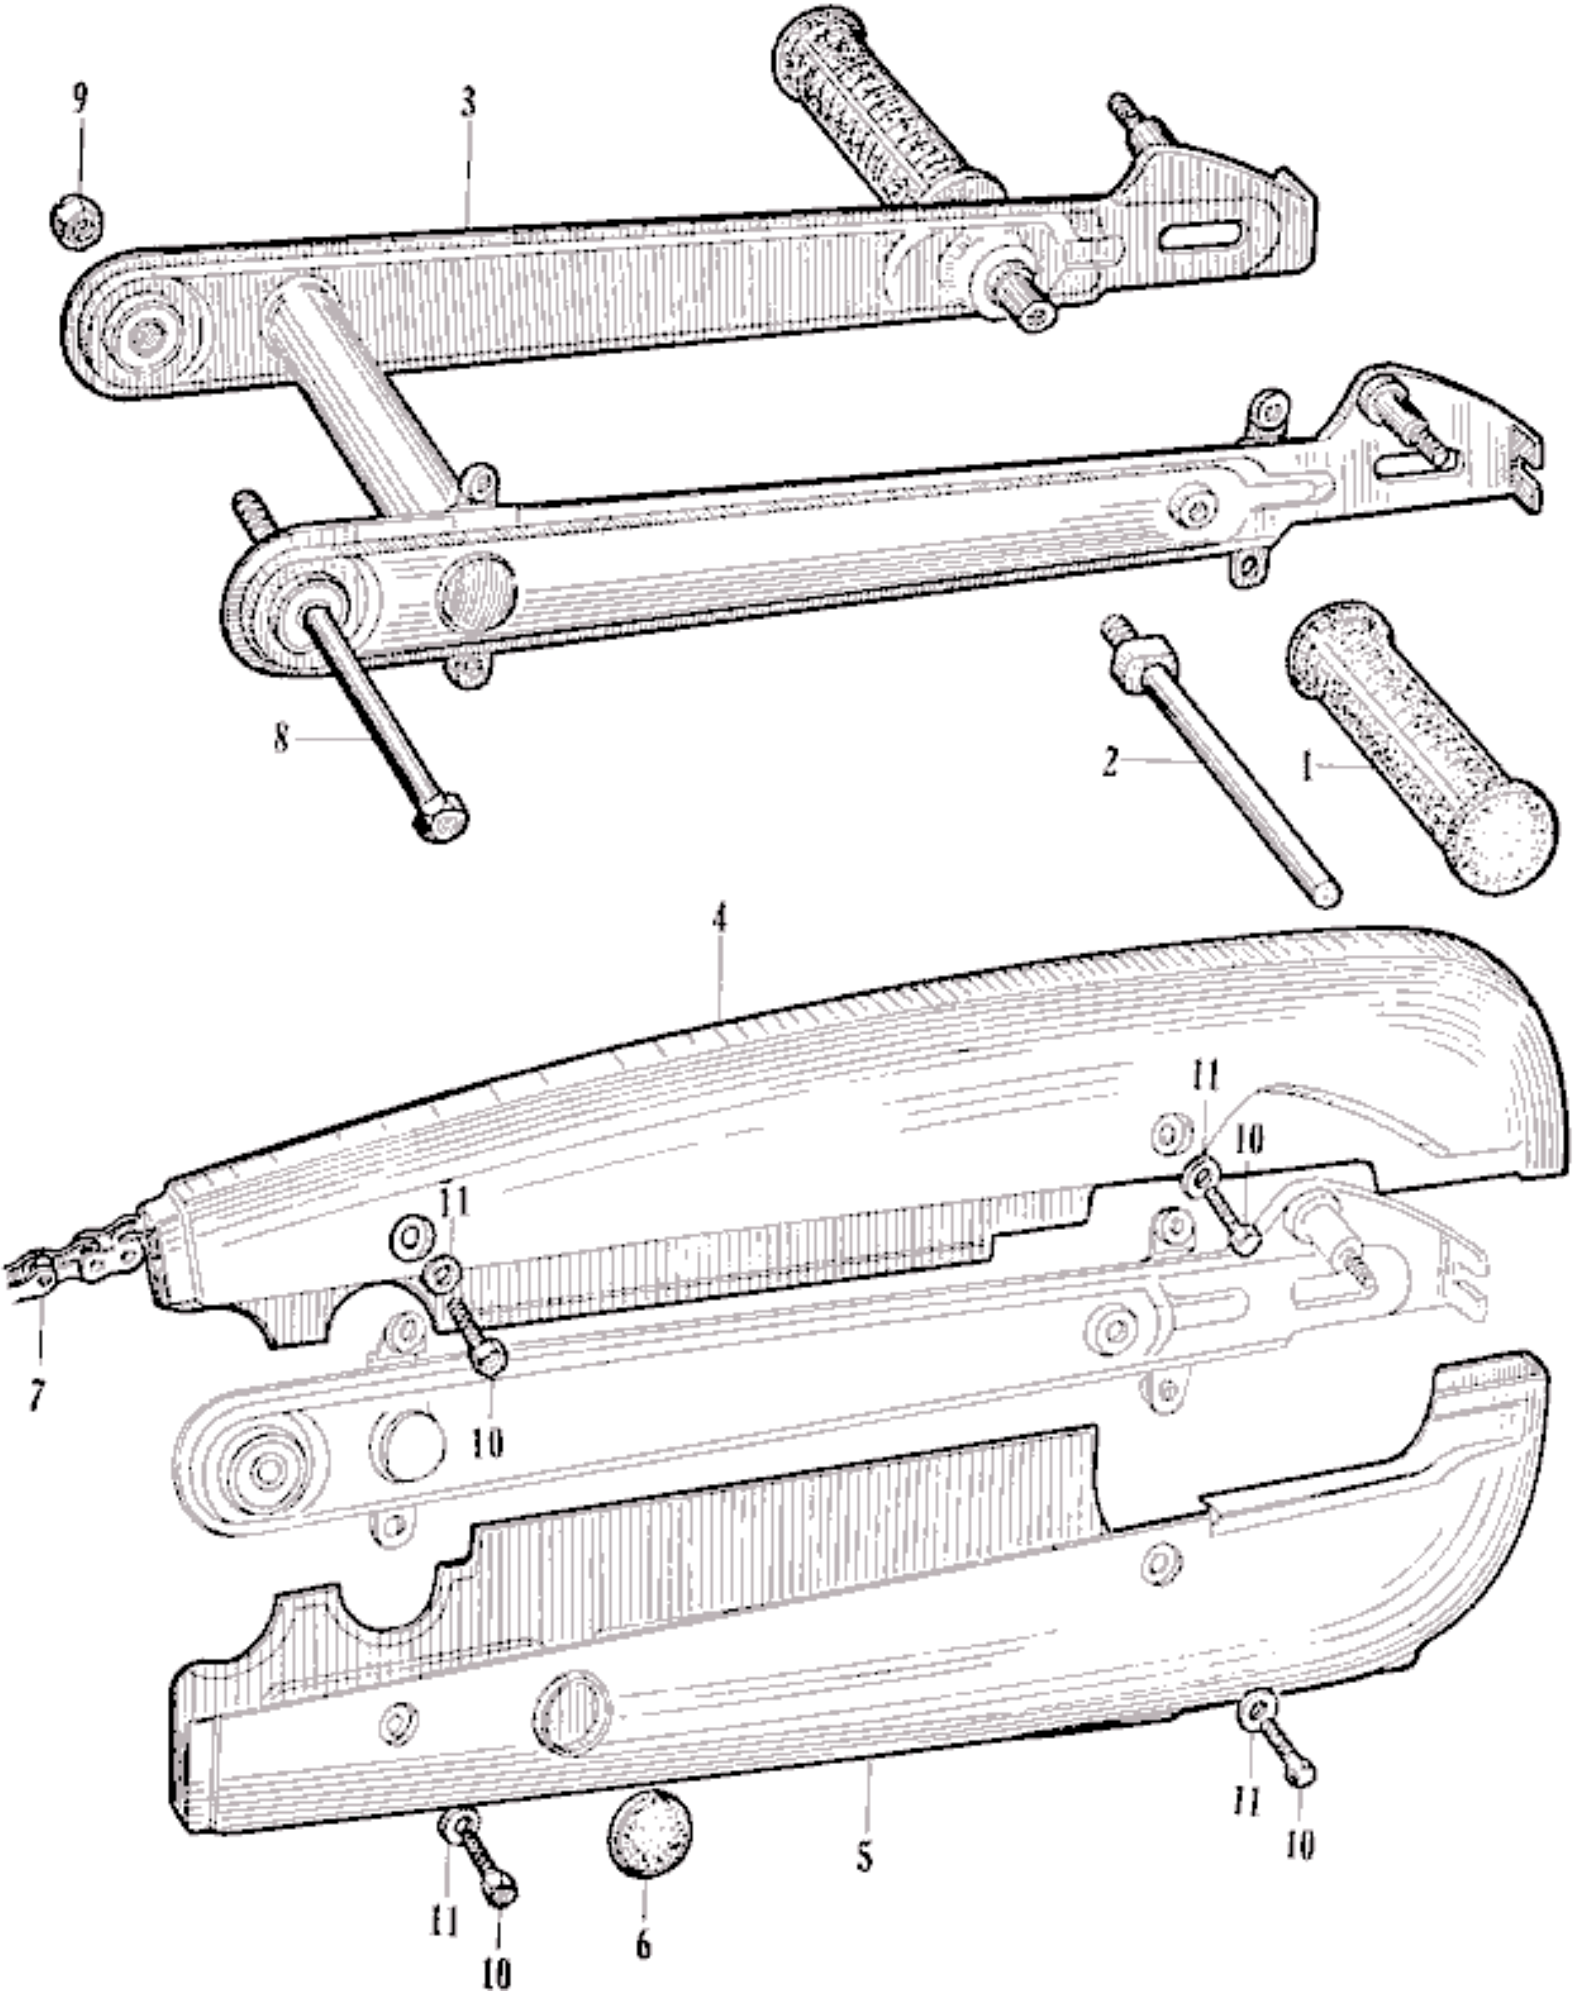

Rear Fork - Chain Case

HONDA

No. Ref.	Old No.	New No.	Description	Reqd. No.
1	CY1004231	50731-001-810	Rubber, Pillion footrest	2
2	C3104233	50700-027-000	Bar, pillion footrest	2
3	C3106111	52100-027-000	*Fork comp., rear	1
4	C3106201	40510-027-000	*Case, upper half, drive chain	1
5	C3106202	40520-027-000	*Case, lower half, drive chain	1
6	C1006206	40545-001-000	Cap, chain case peep hole	1
7	C3106226	40530-027-000	Chain, drive	1
8	C3107719	90121-027-000	Bolt, rear fork pivot	1
9	C3107768	90306-027-000	Nut, rear fork pivot	1
10	BH608	92000-06008	Hex. bolt, 6×8	4
11	WP6	94101-06000	Flat washer, 6 mm	4