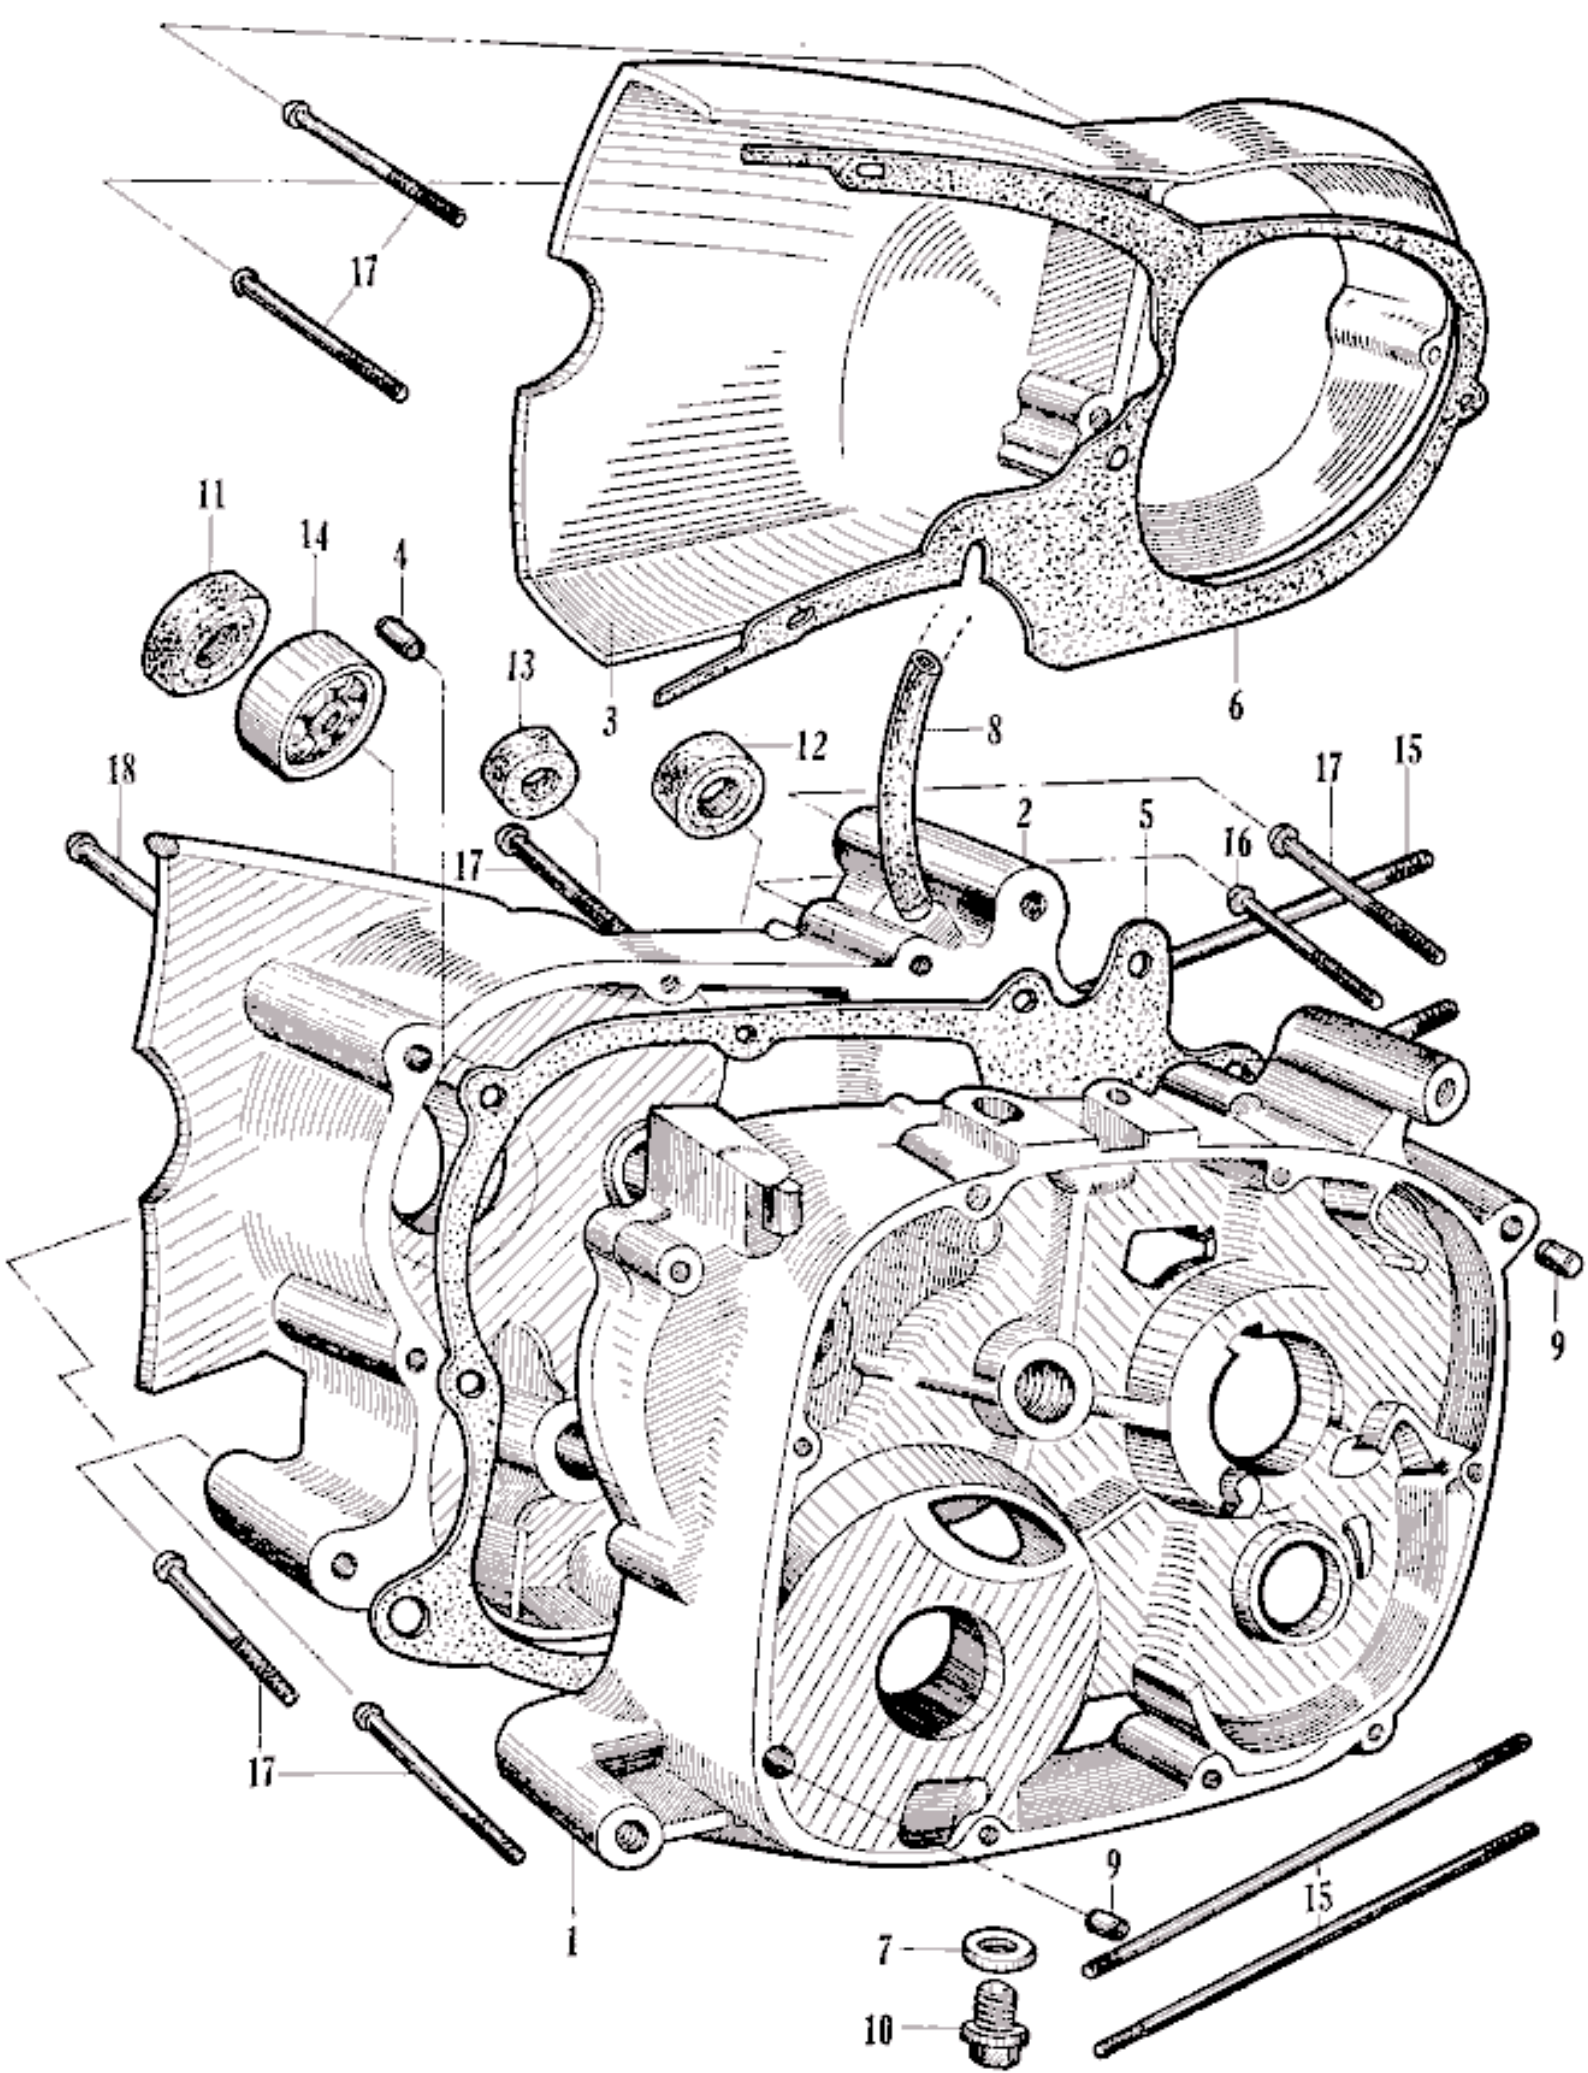

Crankcase

HONDA

No. Ref.	Old No.	New No.	Description	Reqd. No.
1	C3101101	11100-027-000	Crankcase comp., R/H	1
2	C3101102	11200-027-000	Crankcase comp., L/H	1
3	C3101112A	11341-027-010	Cover, crankcase, L/H	1
4	C701127	90702-250-000	Knock pin, 10×16	1
5	C3101161	11191-027-000	Packing, crankcase	1
6	C3101163	11395-027-000	Packing, crankcase cover	1
7	C121169	90407-259-000	Packing, drain cock	1
8	C1101170	15761-011-305	Pipe, breather	1
9	C1001259	90701-001-000	Knock pin, 8×12	2
10	C722713	90013-259-000	Bolt, drain cock	1
11	C3102941	91201-027-000	Oil seal, 17327	1
12	C3102942	91202-027-000	Oil seal, 20327	1
13	C3102943	91203-027-000	Oil seal, 16307	1
14	GB6203	96100-062030	Ball bearing, 6203	1
15	ST6.145t₃A₂	92700-0614535	Stud bolt, 6×145	4
16	JP640	93500-06040	Cross screw, 6×40	1
17	JP650	93500-06050	Cross screw, 6×50	9
18	JP660	93500-06060	Cross screw, 6×60	2