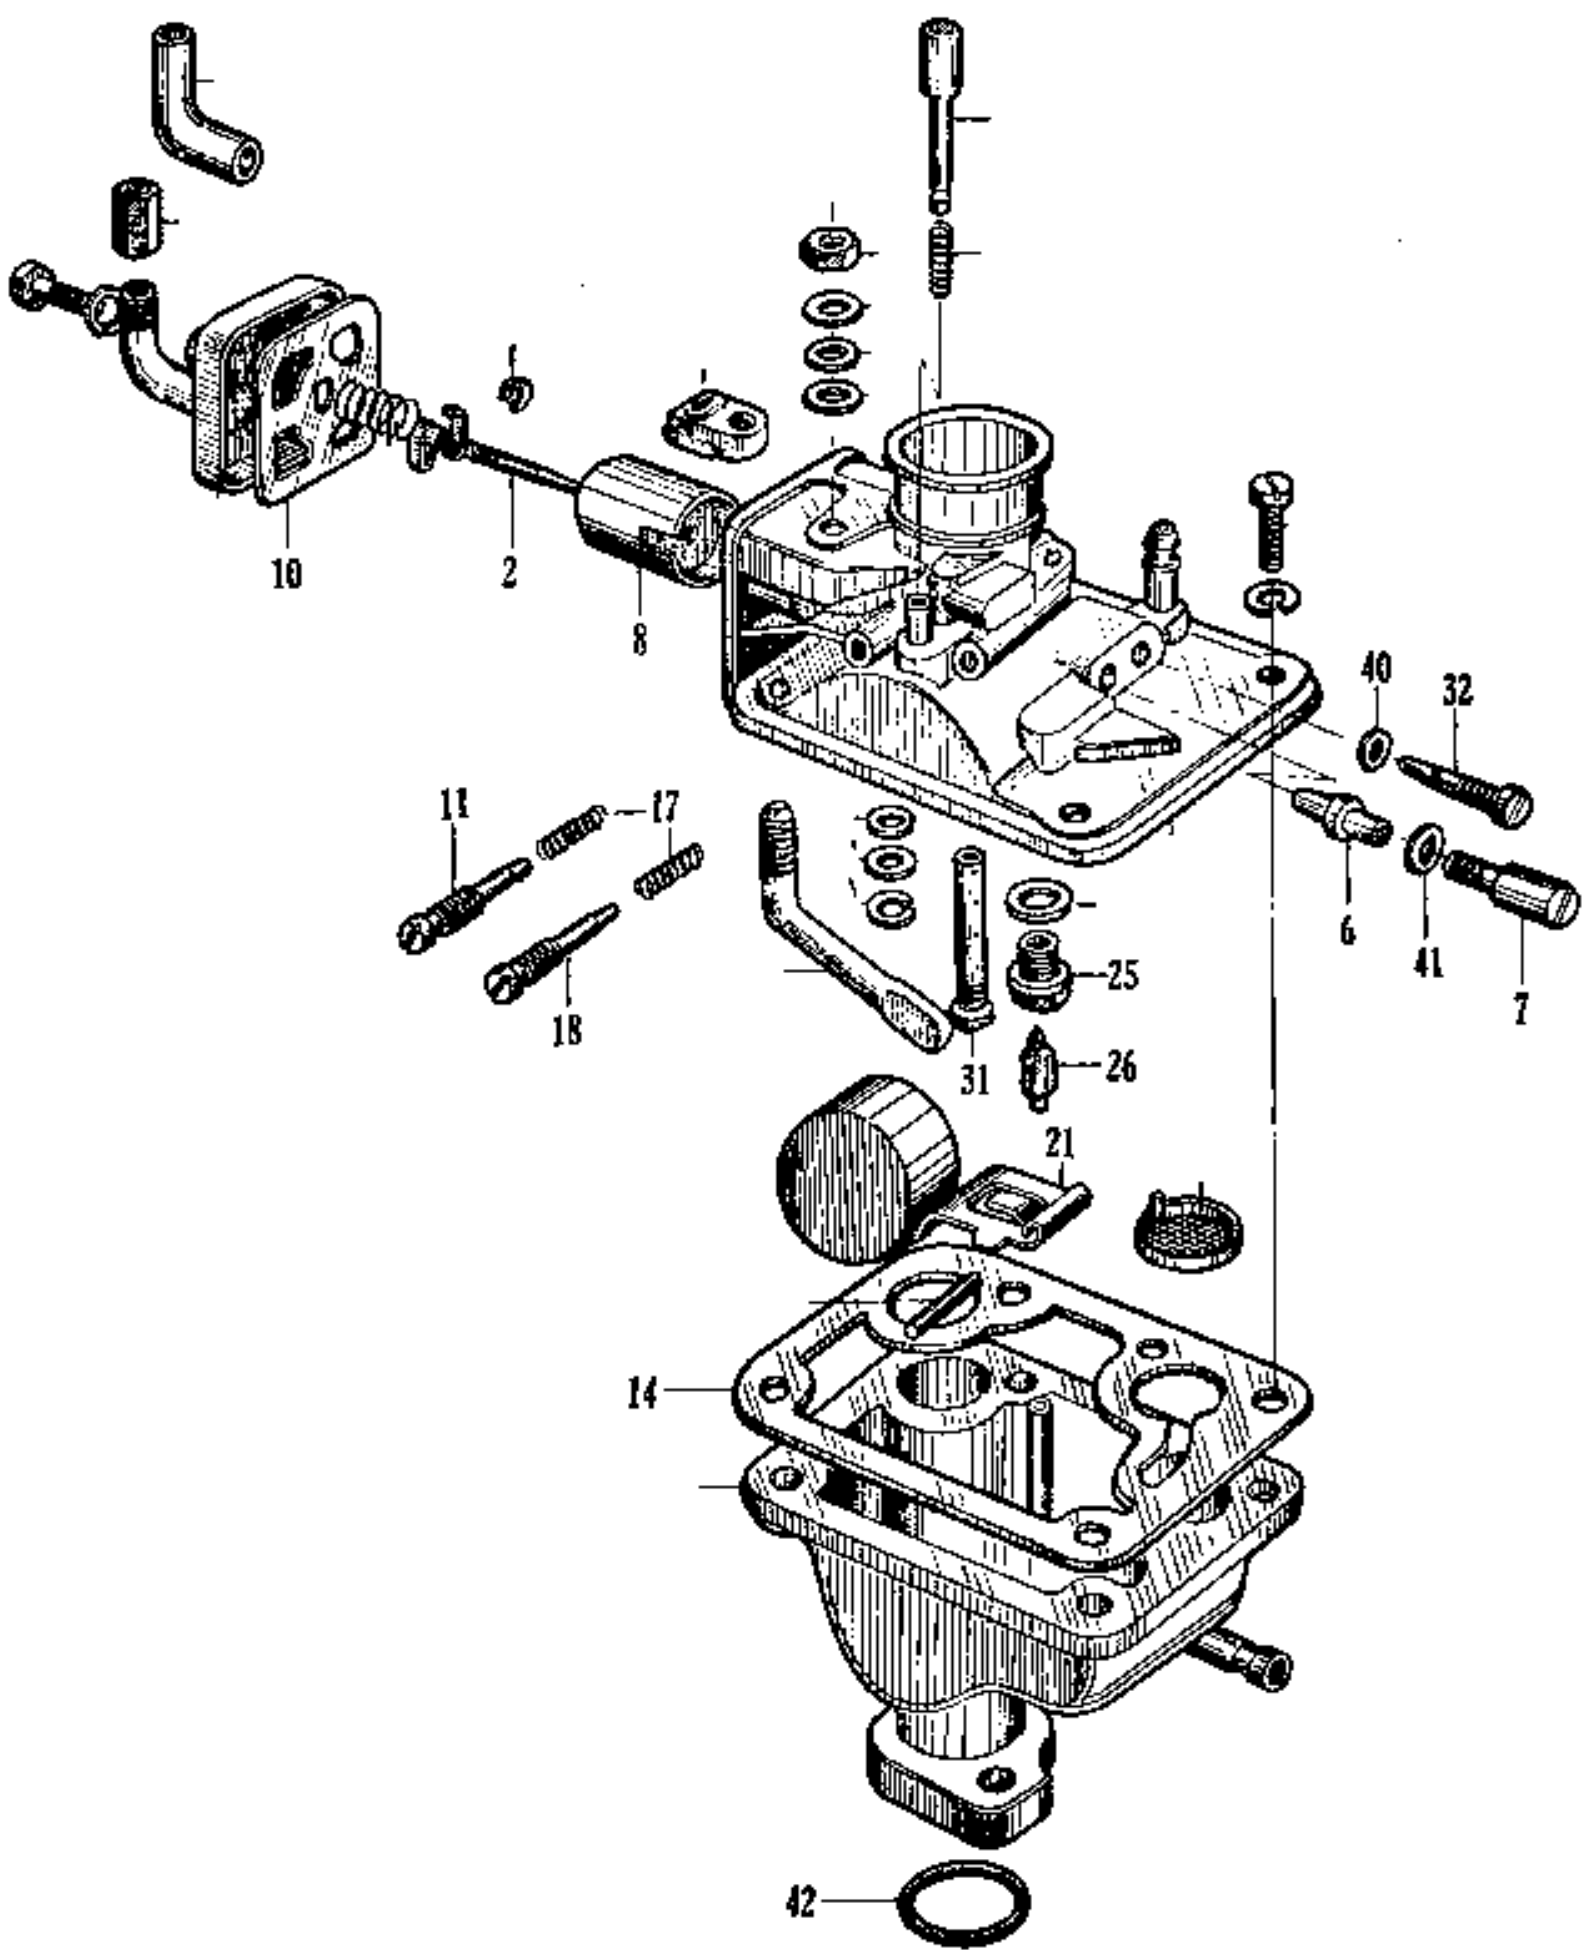

Carburetter (Keihin)

NDA

No. Ref.	Old No.	New No.	Description	Reqd No.	
	C3103701-K	16100-027-810	Carburetter ass'y	1	
		16100-027-000	Carburetter ass'y	1	
2	C100370136-K	16151-001-004	Jet needle (Holl.)	1	
	C2Y310370136-K		Jet needle (Belg.)	1	
6	C3103701-25-K	16133-027-004	Needle jet	1	
7	C3103701-26-K	16139-027-004	Holder, needle jet	1	
8	C3103701-31-K	16141-027-004	Throttle valve	1	
10	C3103701-51	16171-027-004	Washer, top	1	
11	C2403701-62-K	16163-023-004	Screw, throttle stop	1	
14	C3103701-52	16129-027-004	Washer, float chamber	1	
17	C2403701-65K	16181-023-004	Spring, air Screw	2	
18	C2403701-61K	16162-023-005	Air screw	2	
21	C2403701-1-K	16122-023-004	Float	1	
25	C1103701-11K	16123-011-004	Valve, float	1	
26				Clip, bar and seat	1
31	C1003701-23K	99103-05504	Jet, main	1	
32	F603701-21-K	16107-703-004	Jet, slow # 35	1	
40	28R	16175-260-004	O Ring	1	
41	45R	16175-001-004	O Ring	1	
42	186R	16173-001-004	O Ring	1