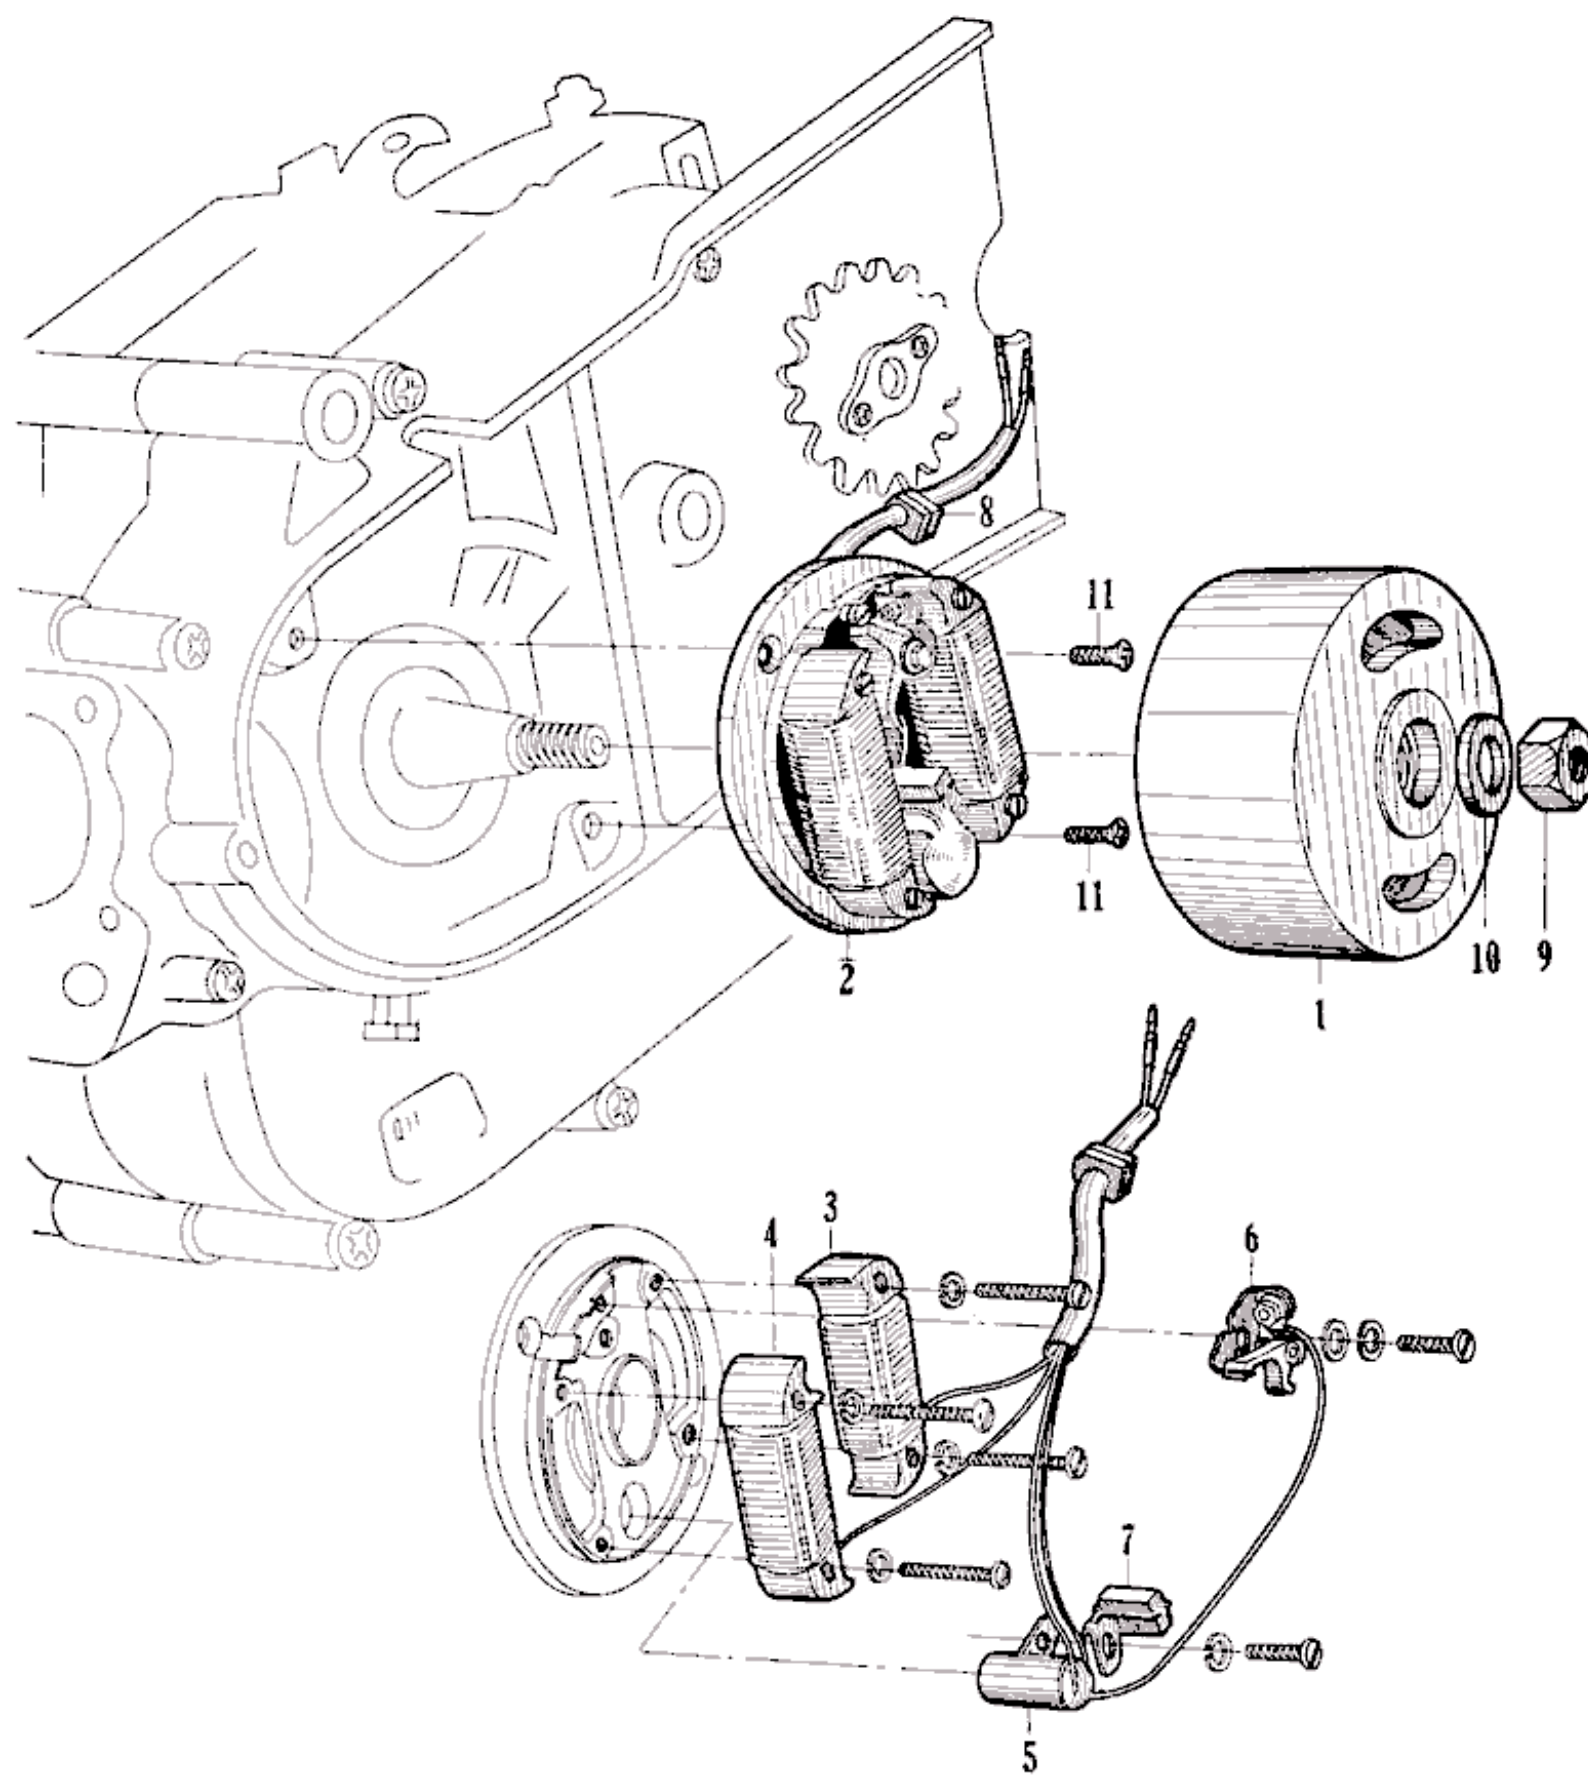

Flywheel

HONDA

No. Ref.	Old No.	New No.	Description	Reqd. No.
	C3101801	31100-027-000	Flywheel A. C. generater	1
1	C3101801.1	31121-027-000	Flywheel	1
2	C3101801.2	31102-027-003	Stator ass'y	1
3	C3101801.3	30510-027-005	Primary coil	1
4	C3101801.4	31531-027-003	Light coil	1
5	C3101801.5	30250-027-003	Condensor	1
6	C3101801.6	30202-027-003	Contact breaker	1
7	C3101801.7	30205-027-003	Oil felt	1
8	C2401868	32971-023-000	Grommet, cord	1
9	C1002780	90231-001-000	Lock nut, 14 mm	1
10	C1002866	90426-001-000	Washer, Magneto fixing	1
11	JF612	93600-06012	Cross screw, 6×12	2