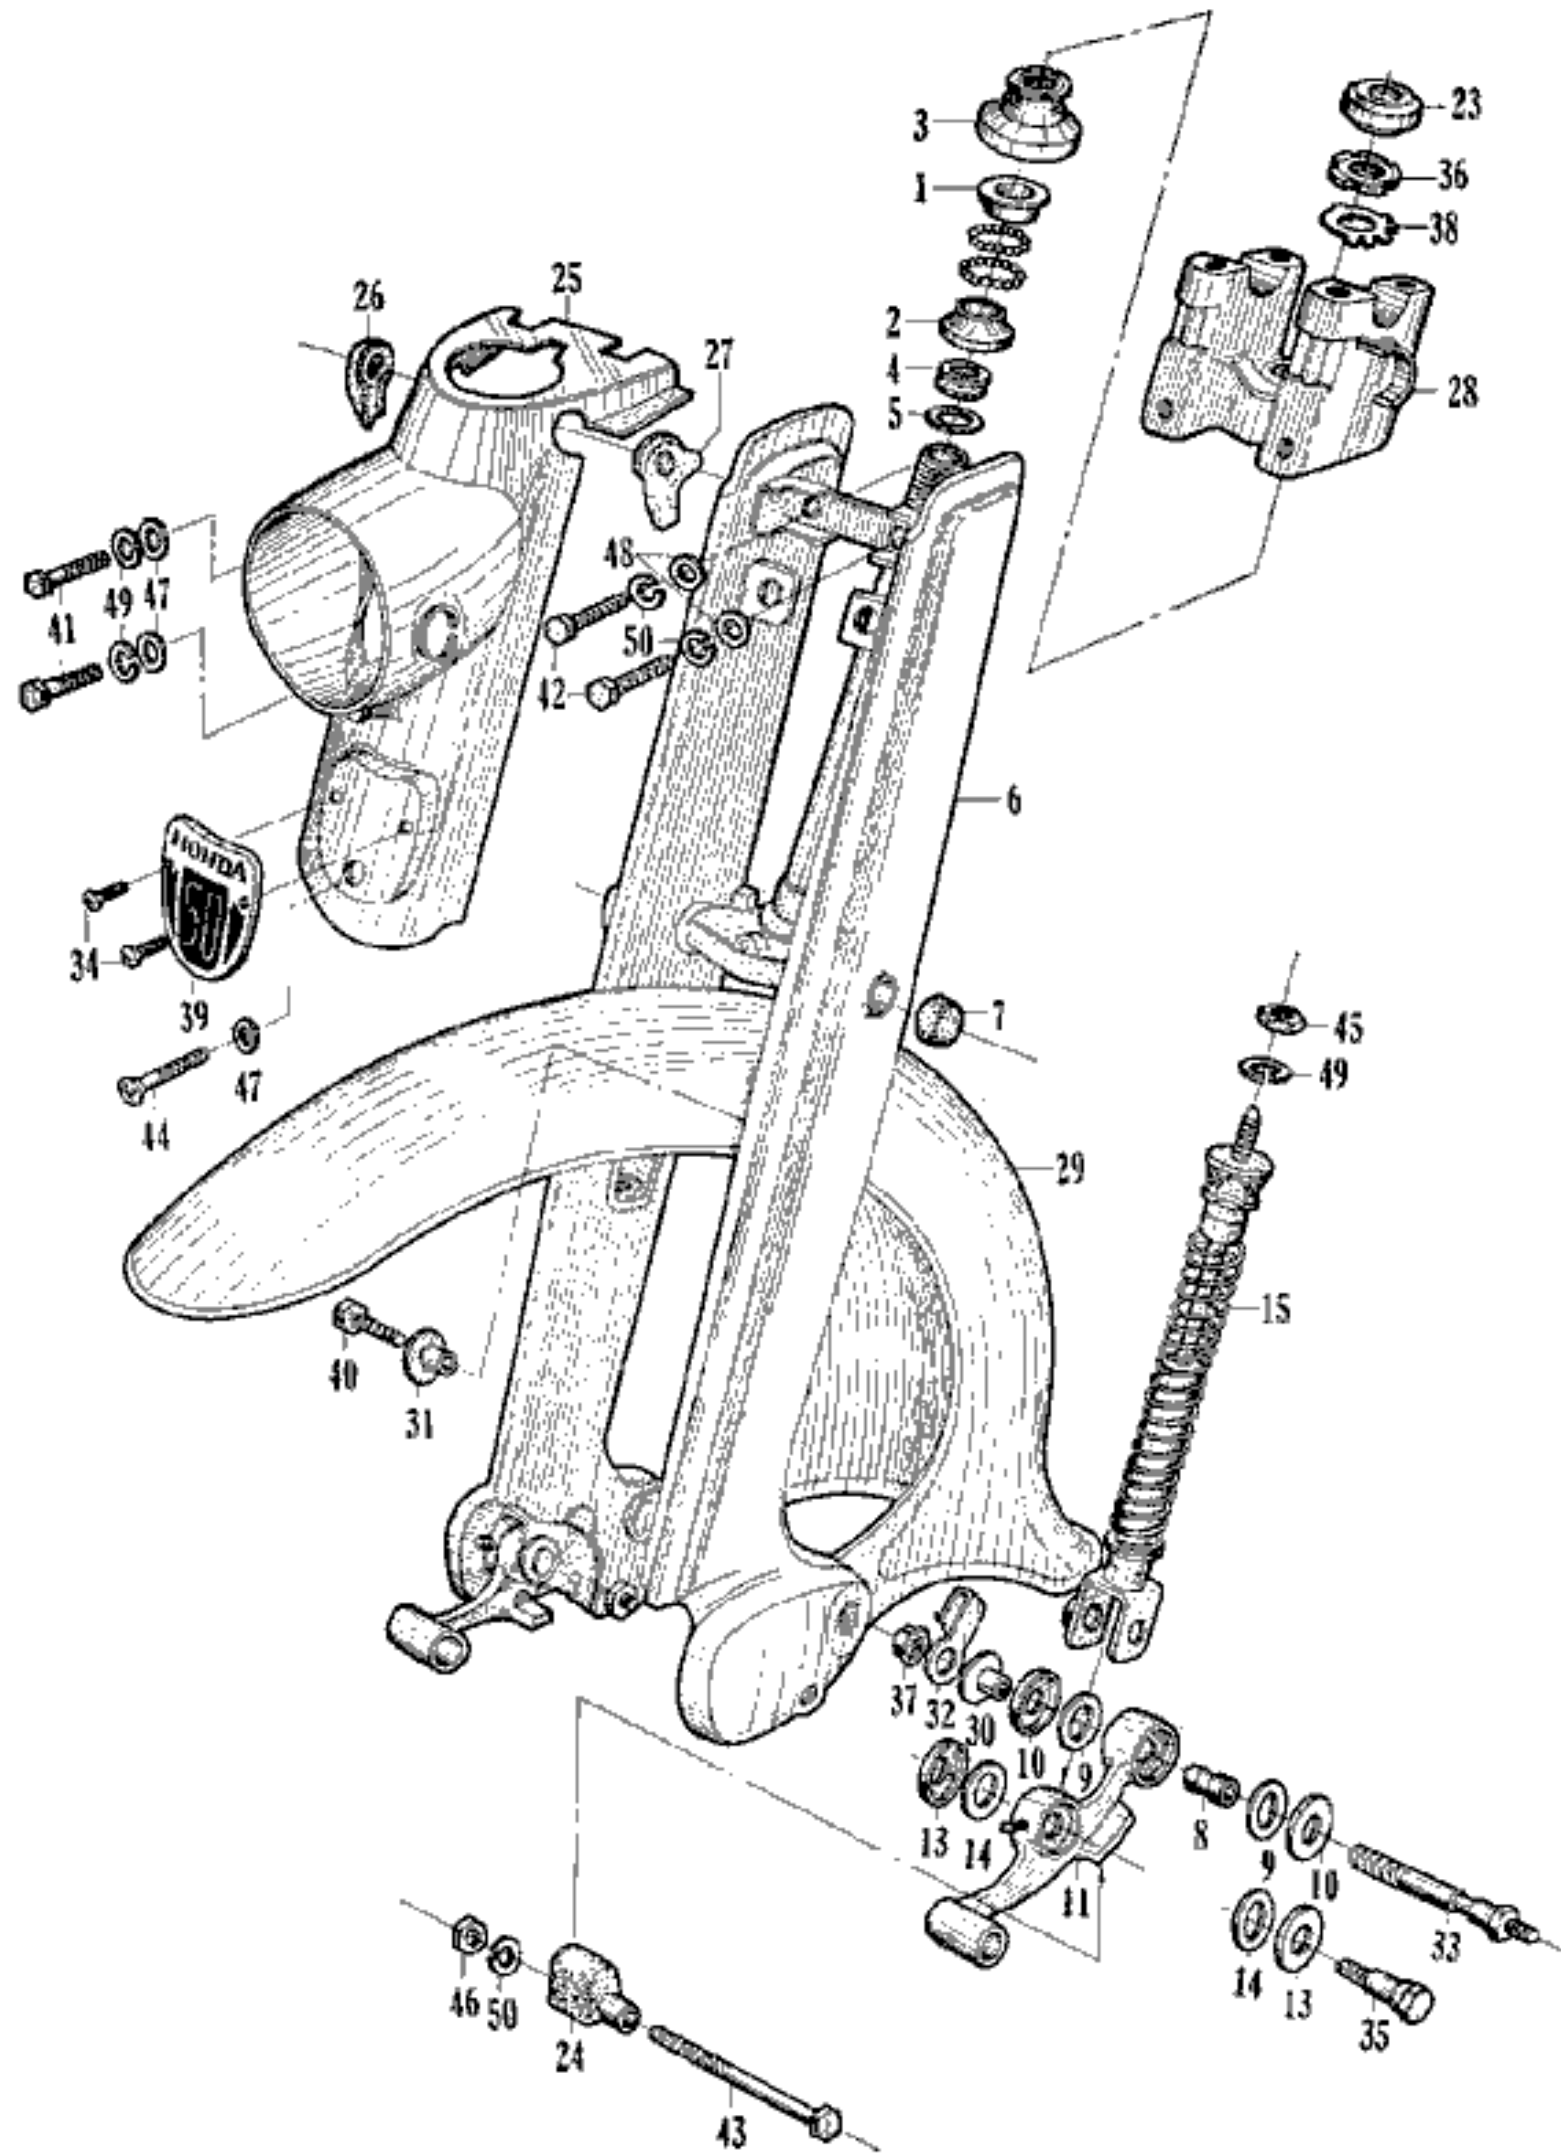

Front Fork

HONDA

No. Ref.	Old No.	New No.	Description	Reqd. No.
1	C2405106	53211-023-305	Race, cone, steering top	1
2	C1005107A	53212-001-315	Race, cone, steering bottom	1
3	C2405108		Collar comp., thrust, steering head	1
	C2405108.1	53238-023-000	Collar, thrust, steering head	1
	C2405108.2	53240-027-000	Mudguard, steering head collar	1
4	C1005111A	53214-001-000	Dust seal, steering head	1
5	C1005112	53215-001-000	Washer, dust seal, steering head	1
6	C3105116	51100-027-000	*Fork comp., front	1
7	C2405120	51341-023-000	Cap, front fork side	2
8	C3105122	51231-027-000	Collar, distance, front arm pivot	2
9	C1005123	51332-001-000	Dust seal, front arm pivot bolt	4
10	C1005124	51333-001-000	Cap, dust seal, front arm pivot bolt	4
	C3105126	51210-027-000	Arm, front suspension R/H	1
11	C3105127	51220-027-000	Arm, front suspension L/H	1
13	C1005129	51336-001-000	Cap, lower dust seal, front cushion	4
14	C1005130	51335-001-000	Dust seal, lower, front cushion	4
15	C3105166	51400-027-000	Cushion ass'y, front	2
23	C3105170	53216-027-000	Cap, steering stem	1
24	C3105171	51251-027-000	Stopper, rebound, front arm	2
25	C3105186	61301-027-000	*Case, head light	1
26	C3105189-A	61322-027-010	Grommet, rubber, R/H	1
27	C3105190-A	61323-027-010	Grommet, rubber, L/H	1
28	C3105231	53230-027-000	Bridge, fork top	1
29	C3105701	61100-027-000	*Fender, front	1
30	C3105711	61141-027-000	Collar, front fender fixing	2
31	C3105712	61142-027-000	Washer, setting, front fender	2
32	C3105721	45452-027-000	Clip, cable	2
33	C3107723	90125-027-000	Bolt, front arm pivot	2
34	C3107728	90131-027-000	Screw, fork emblem setting	2
35	C3107745	90149-027-000	Bolt, front cushion under	2
36	C1007766	90304-001-000	Nut, steering stem	1
37	C3107791	90351-027-000	Nut, self-lock, 10 mm	2
38	C2407860	90503-023-000	Washer, lock	1
39	C3108813	87103-027-000	Emblem, front fork	1
40	BH612	92000-06012	Hex. bolt, 6×12	2
41	BH624	92000-06024	Hex. bolt, 6×24	2
42	BH825	92000-08025	Hex. bolt, 8×24	2